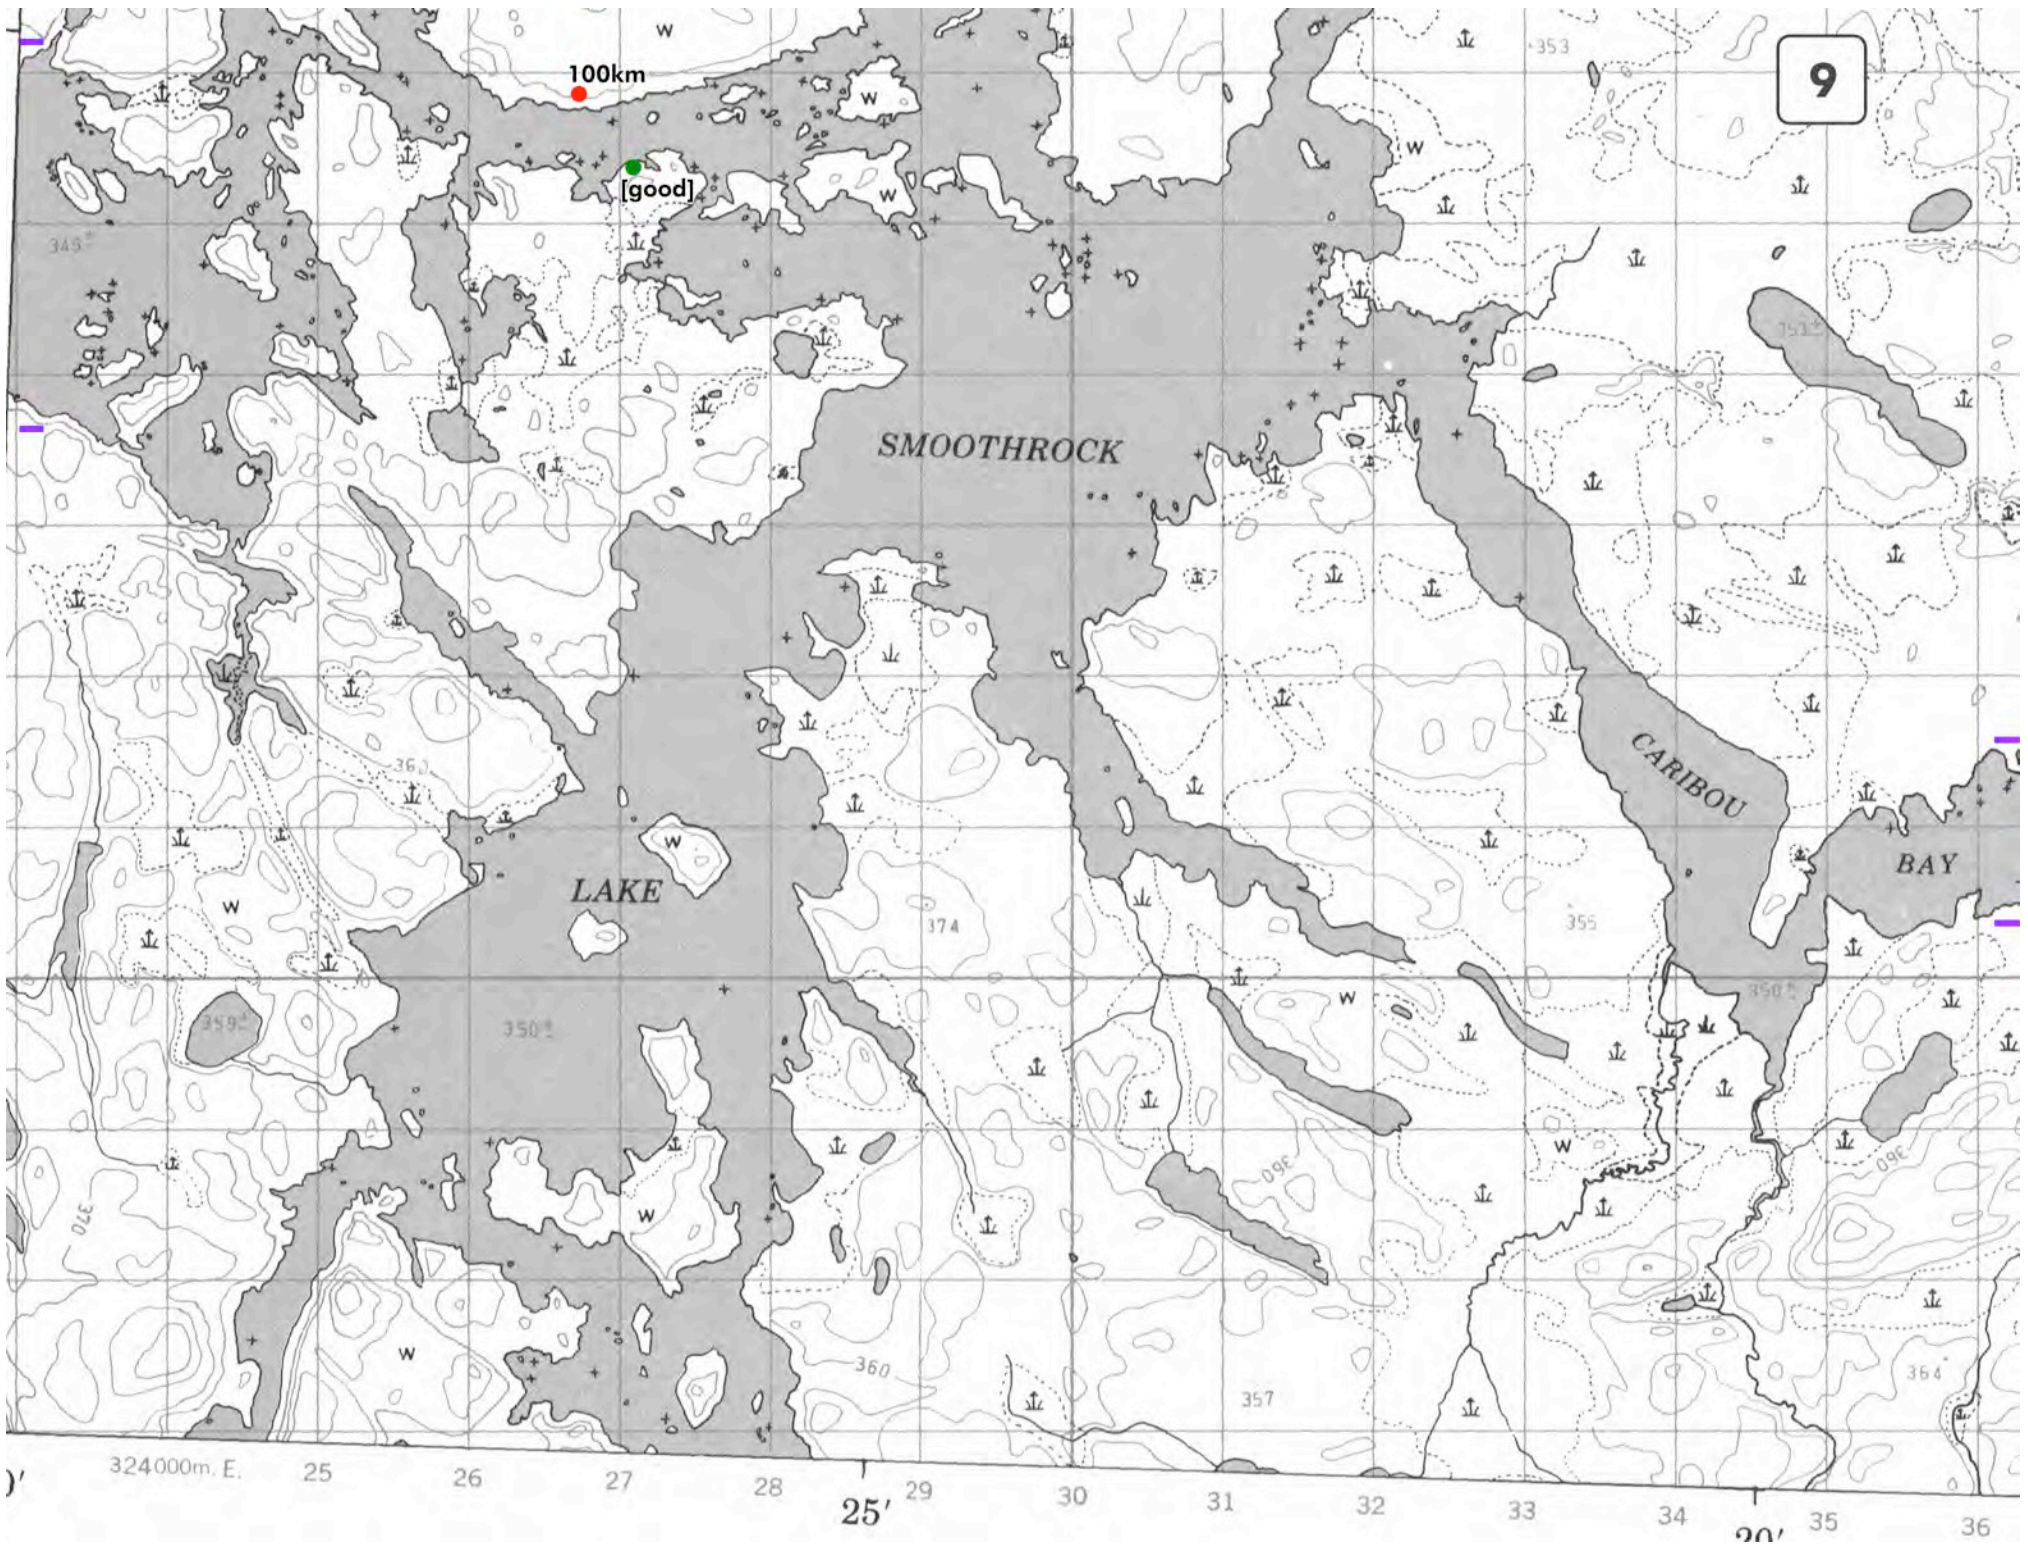

# WABAKIMI PROVINCIAL PARK

Allanwater Bridge to Little Caribou Lake

1:50000 Route Map and Notes

## LEGEND

- Portage Location
- Campsite Location
- Rapid Information
- Distance Marker
- Points of Interest
- Outpost or Lodge
- ➔ Fishing Opportunities

This map set was developed to serve as a guide to the canoe route and is not intended for navigation purposes. Use at your own risk.

4

BASE

NOTE: Caribou River flows into Fungler Lake

Surveyed Line

1205=