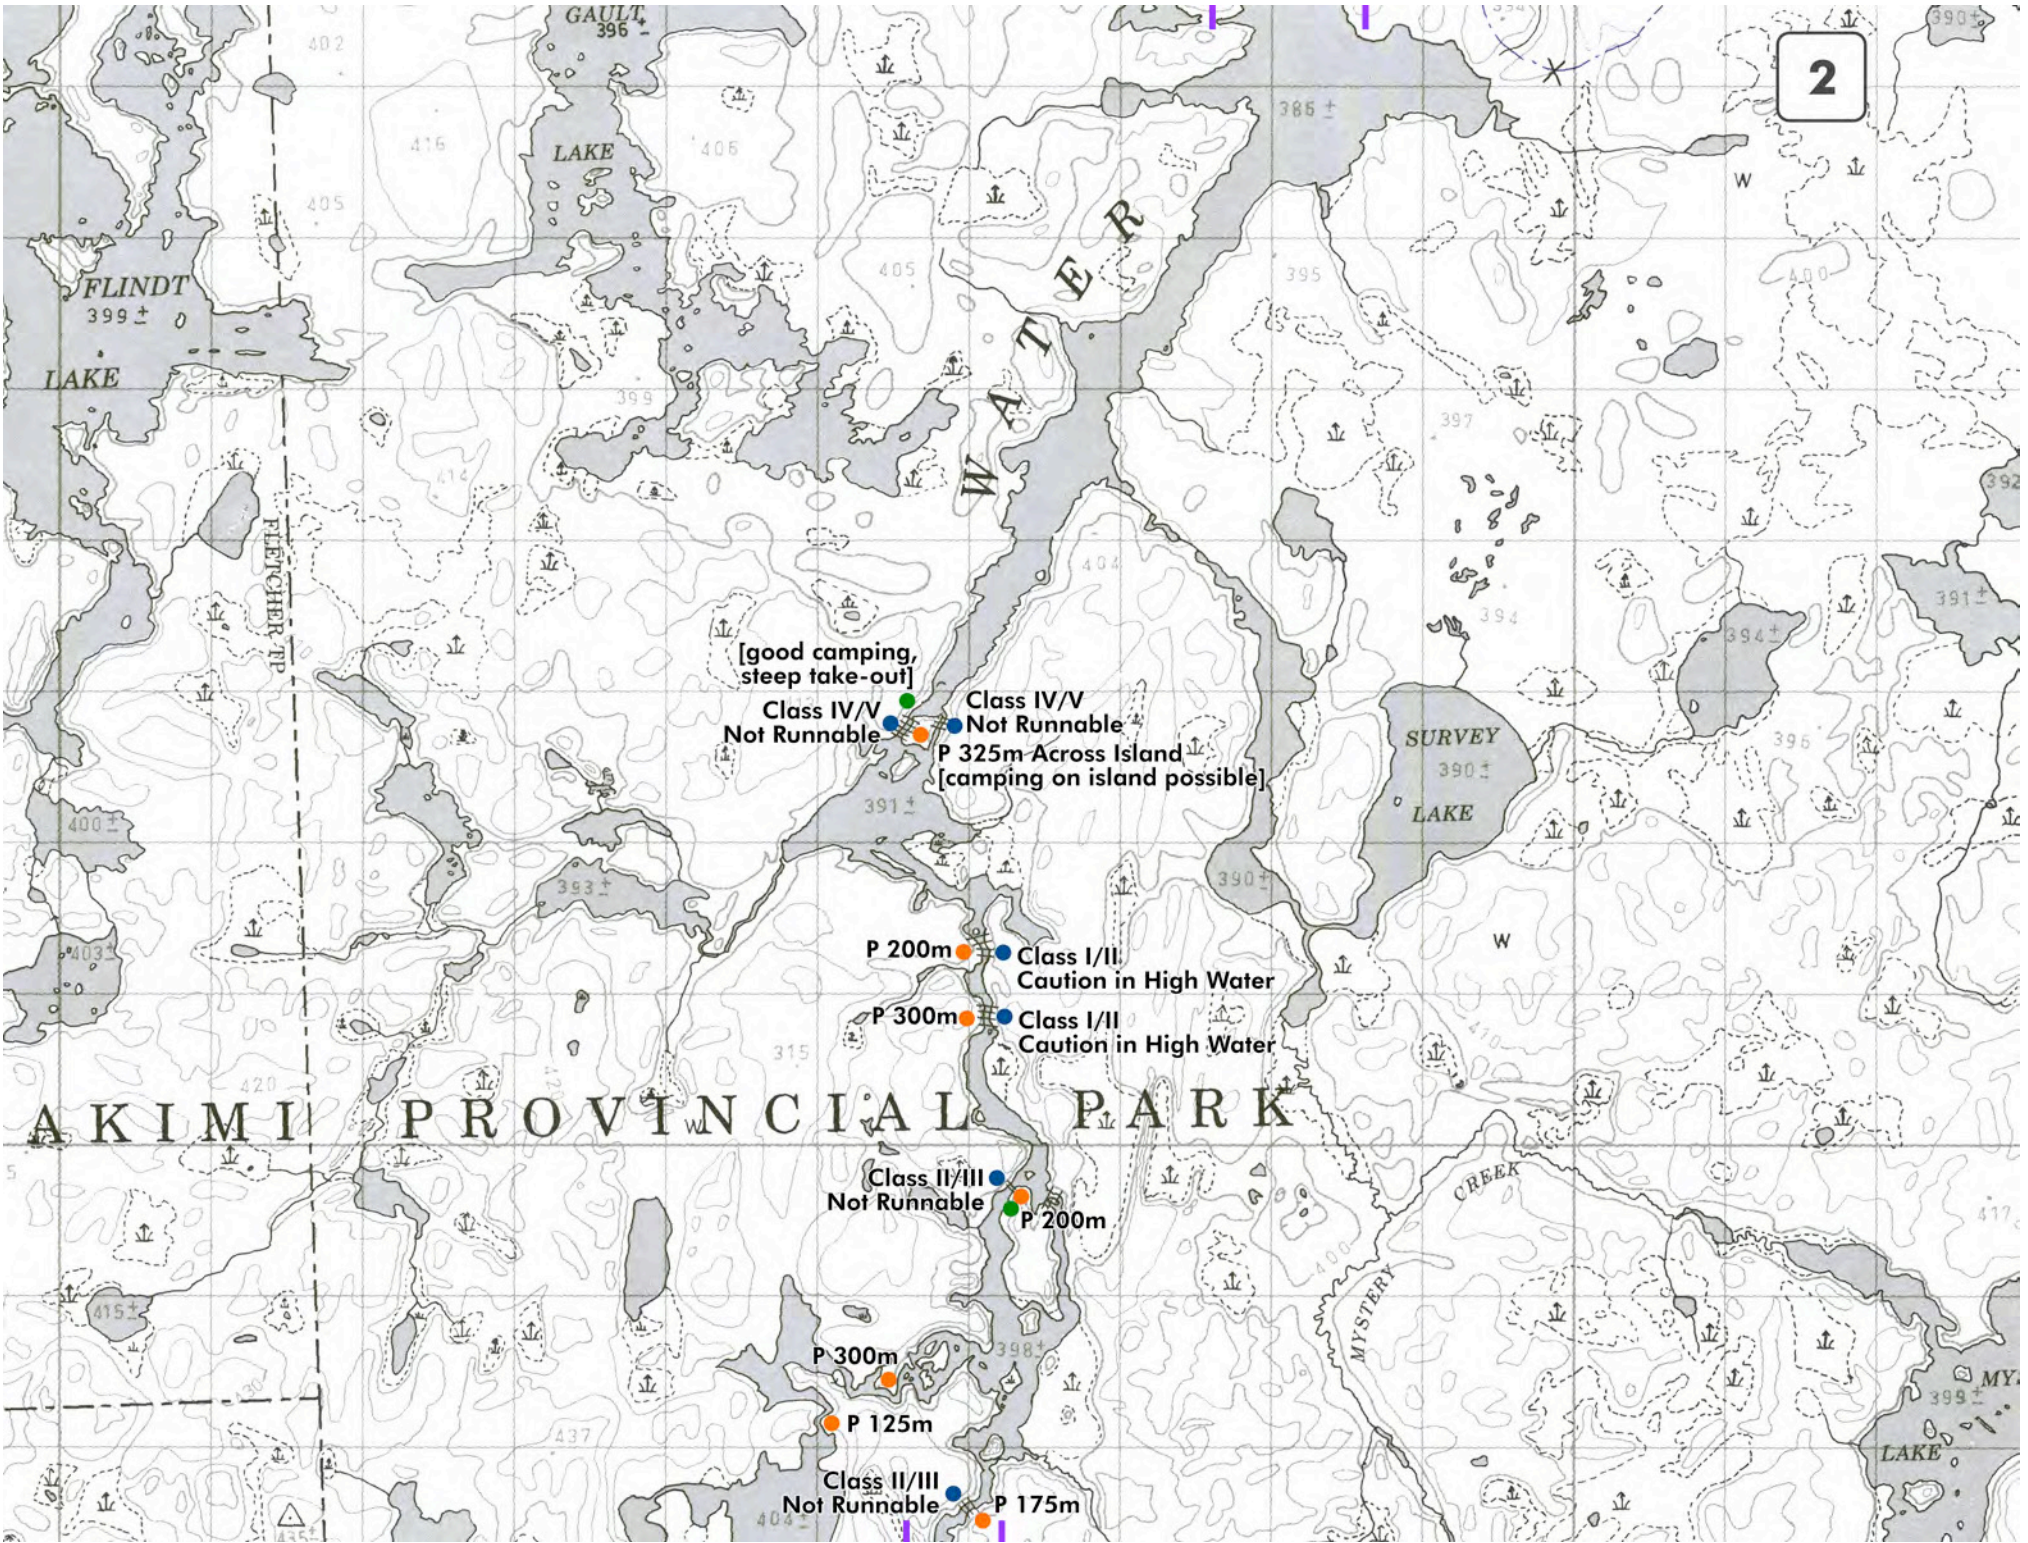

# WABAKIMI PROVINCIAL PARK

Allanwater Bridge to Little Caribou Lake

1:50000 Route Map and Notes

## LEGEND

- Portage Location
- Campsite Location
- Rapid Information
- Distance Marker
- Points of Interest
- Outpost or Lodge
- ➔ Fishing Opportunities

This map set was developed to serve as a guide to the canoe route and is not intended for navigation purposes. Use at your own risk.

4

BASE

NOTE: Caribou River flows into Fungler Lake

Surveyed Line

1205=