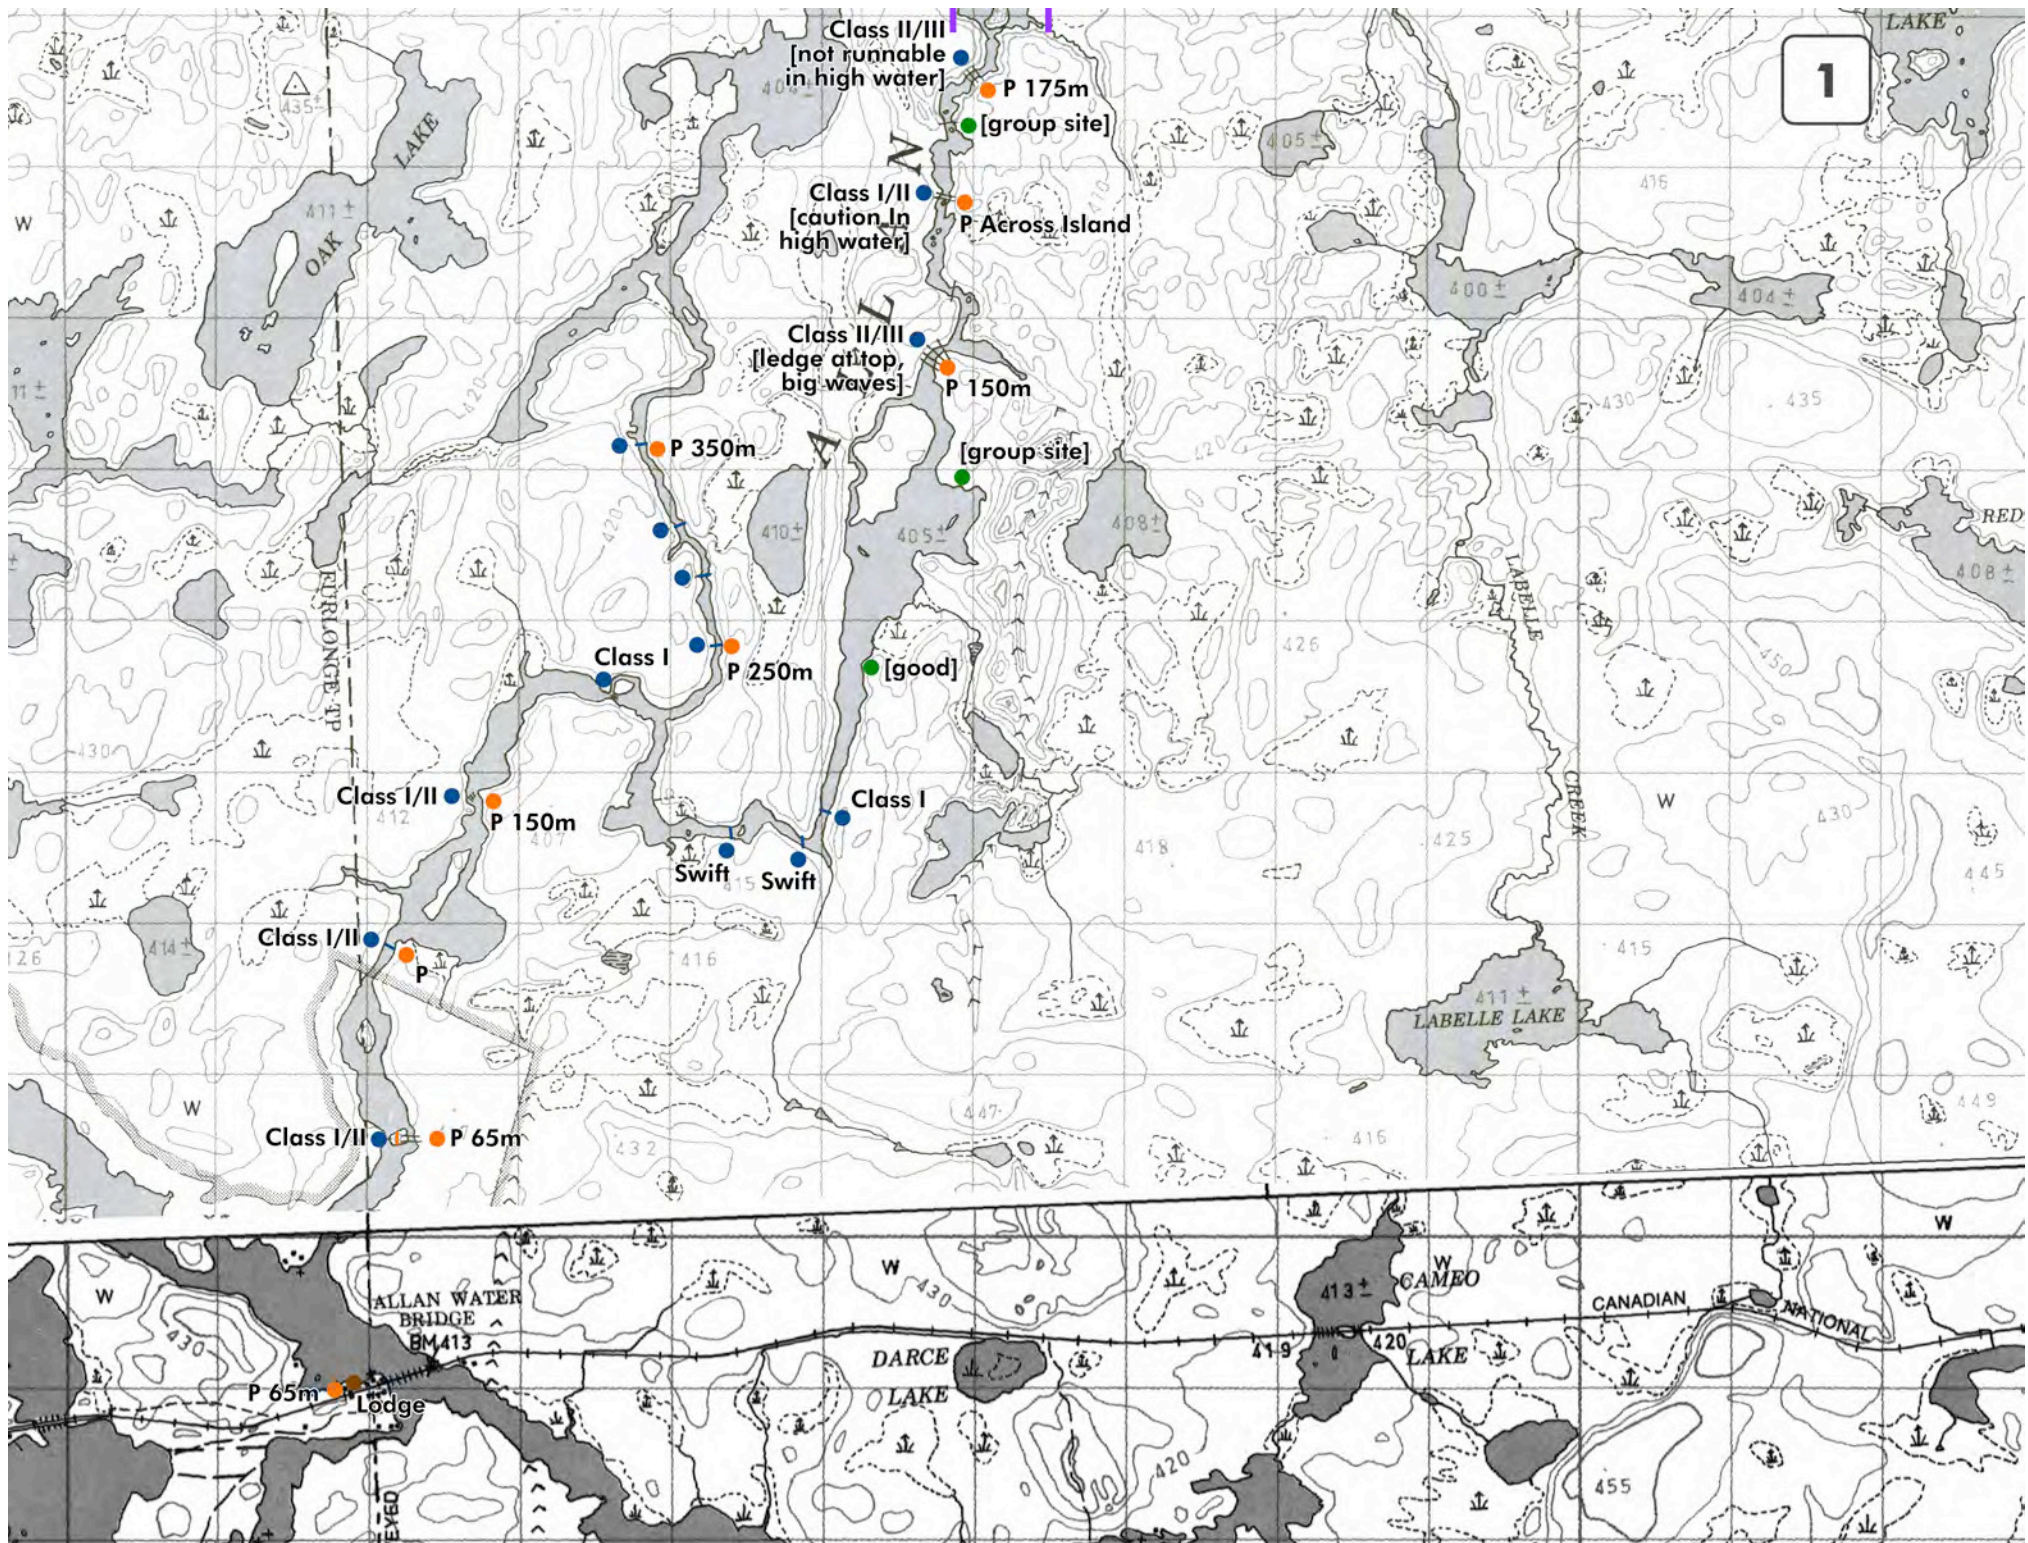

# WABAKIMI PROVINCIAL PARK

Allanwater Bridge to Little Caribou Lake

1:50000 Route Map and Notes

## LEGEND

- Portage Location
- Campsite Location
- Rapid Information
- Distance Marker
- Points of Interest
- Outpost or Lodge
- ➔ Fishing Opportunities

This map set was developed to serve as a guide to the canoe route and is not intended for navigation purposes. Use at your own risk.

4

BASE

NOTE: Caribou River flows into Fungler Lake

Surveyed Line

1205=