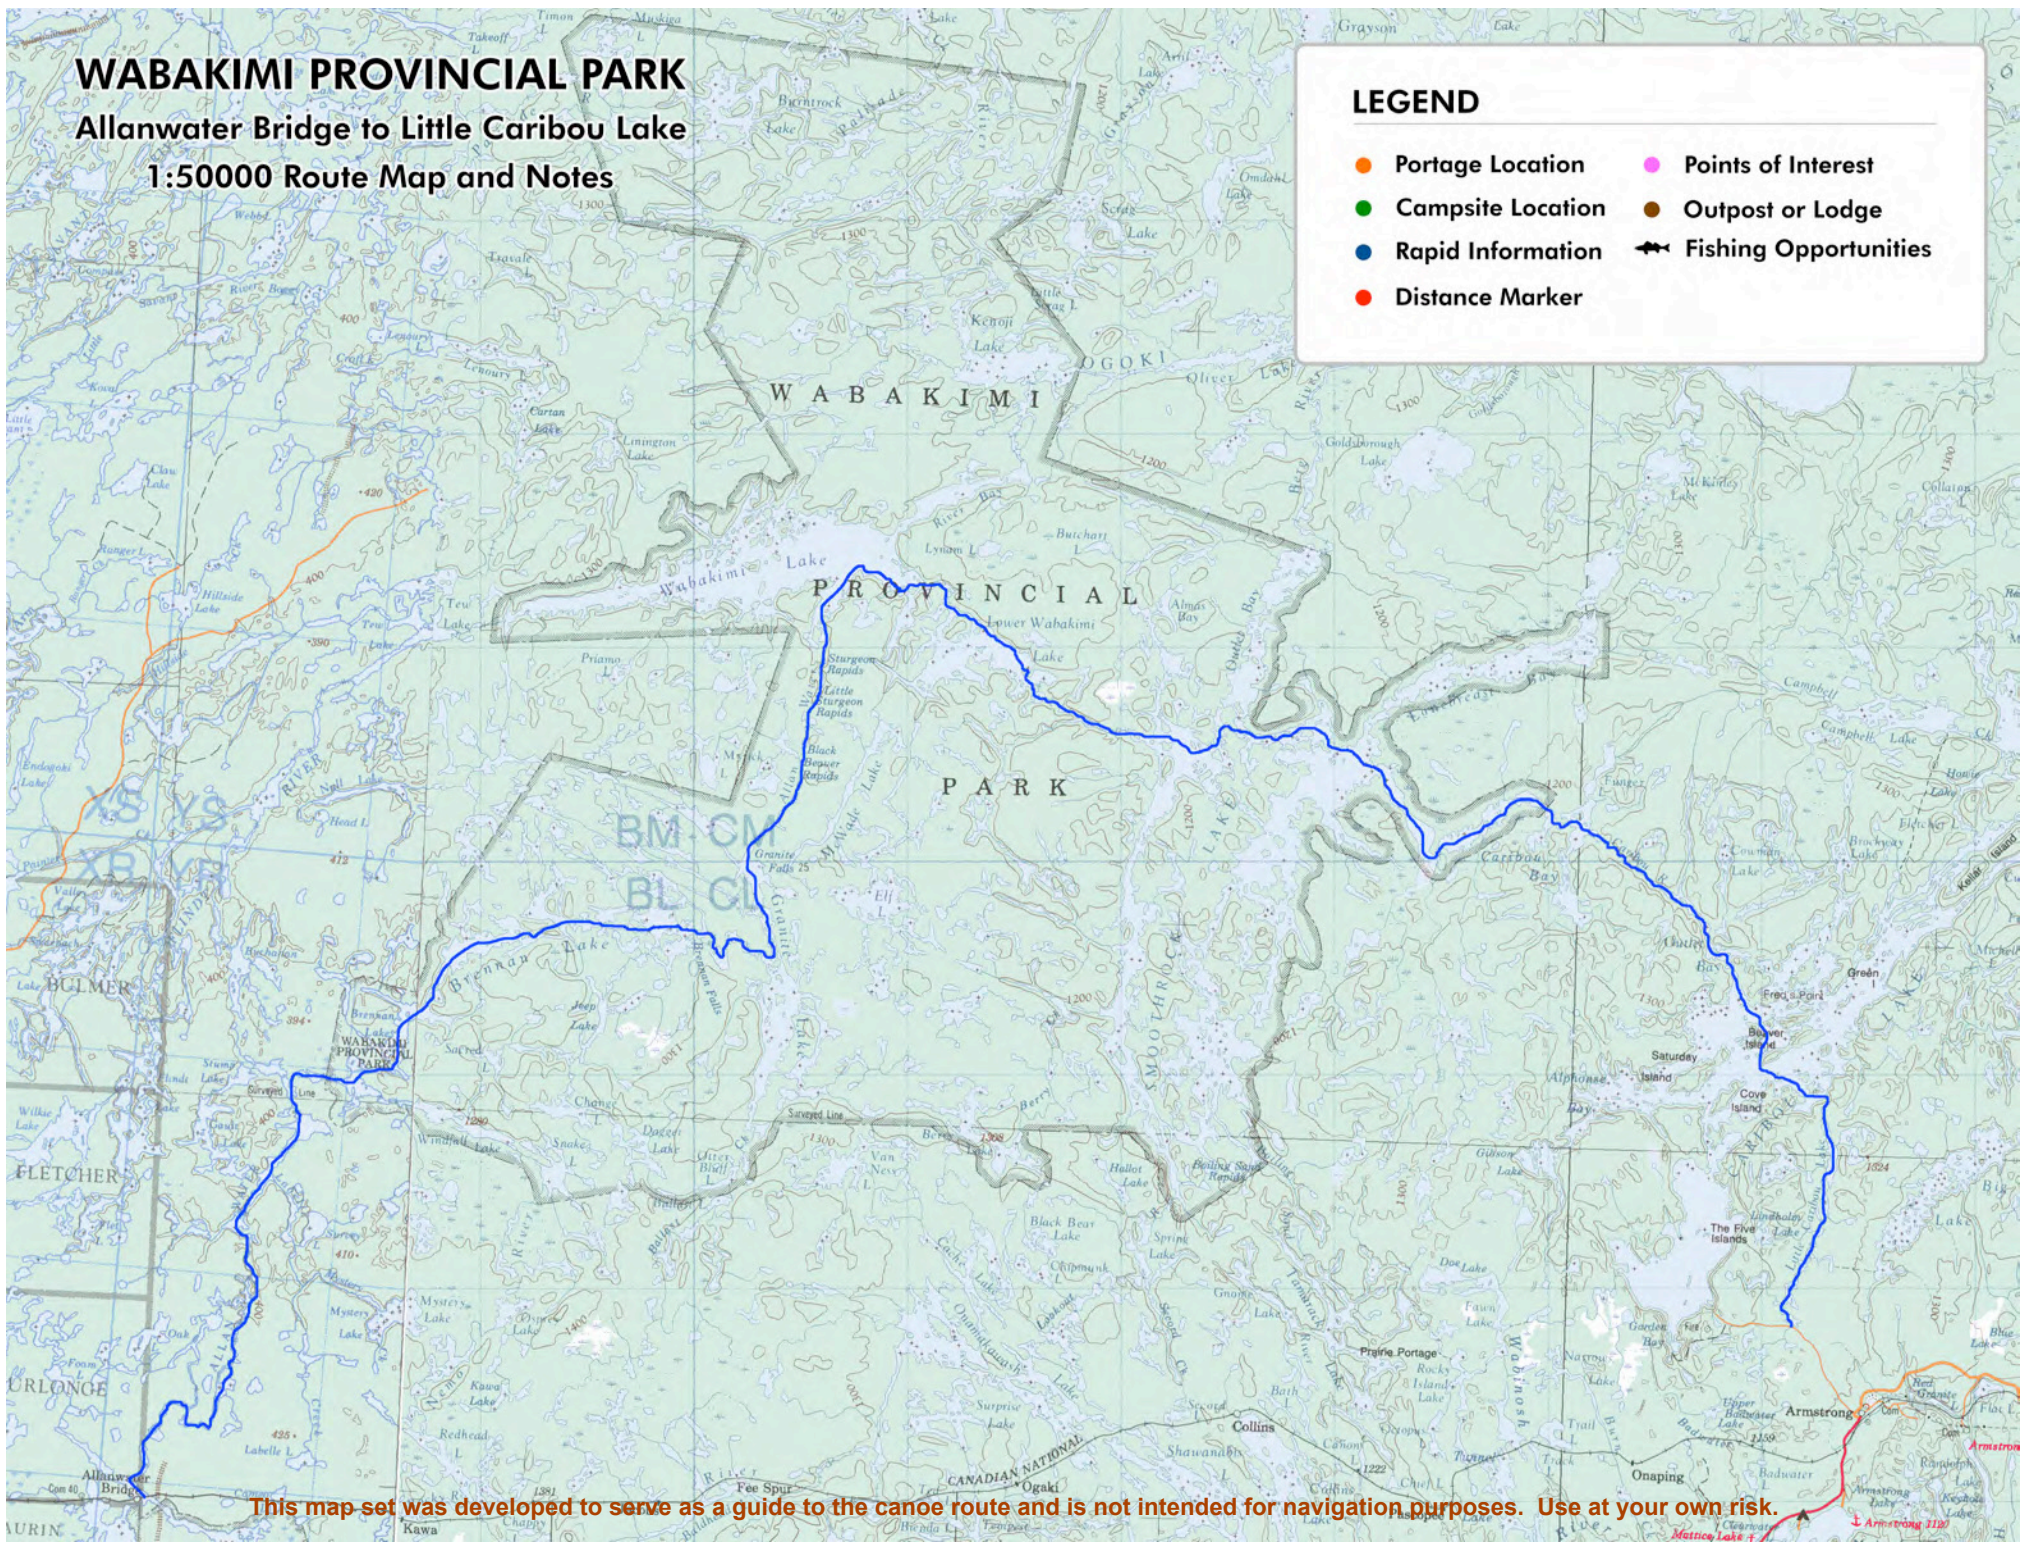

# WABAKIMI PROVINCIAL PARK

Allanwater Bridge to Little Caribou Lake

1:50000 Route Map and Notes

## LEGEND

- Portage Location
- Campsite Location
- Rapid Information
- Distance Marker
- Points of Interest
- Outpost or Lodge
- ➔ Fishing Opportunities

This map set was developed to serve as a guide to the canoe route and is not intended for navigation purposes. Use at your own risk.

4

BASE

NOTE: Caribou River flows into Fungler Lake

Surveyed Line

1205=