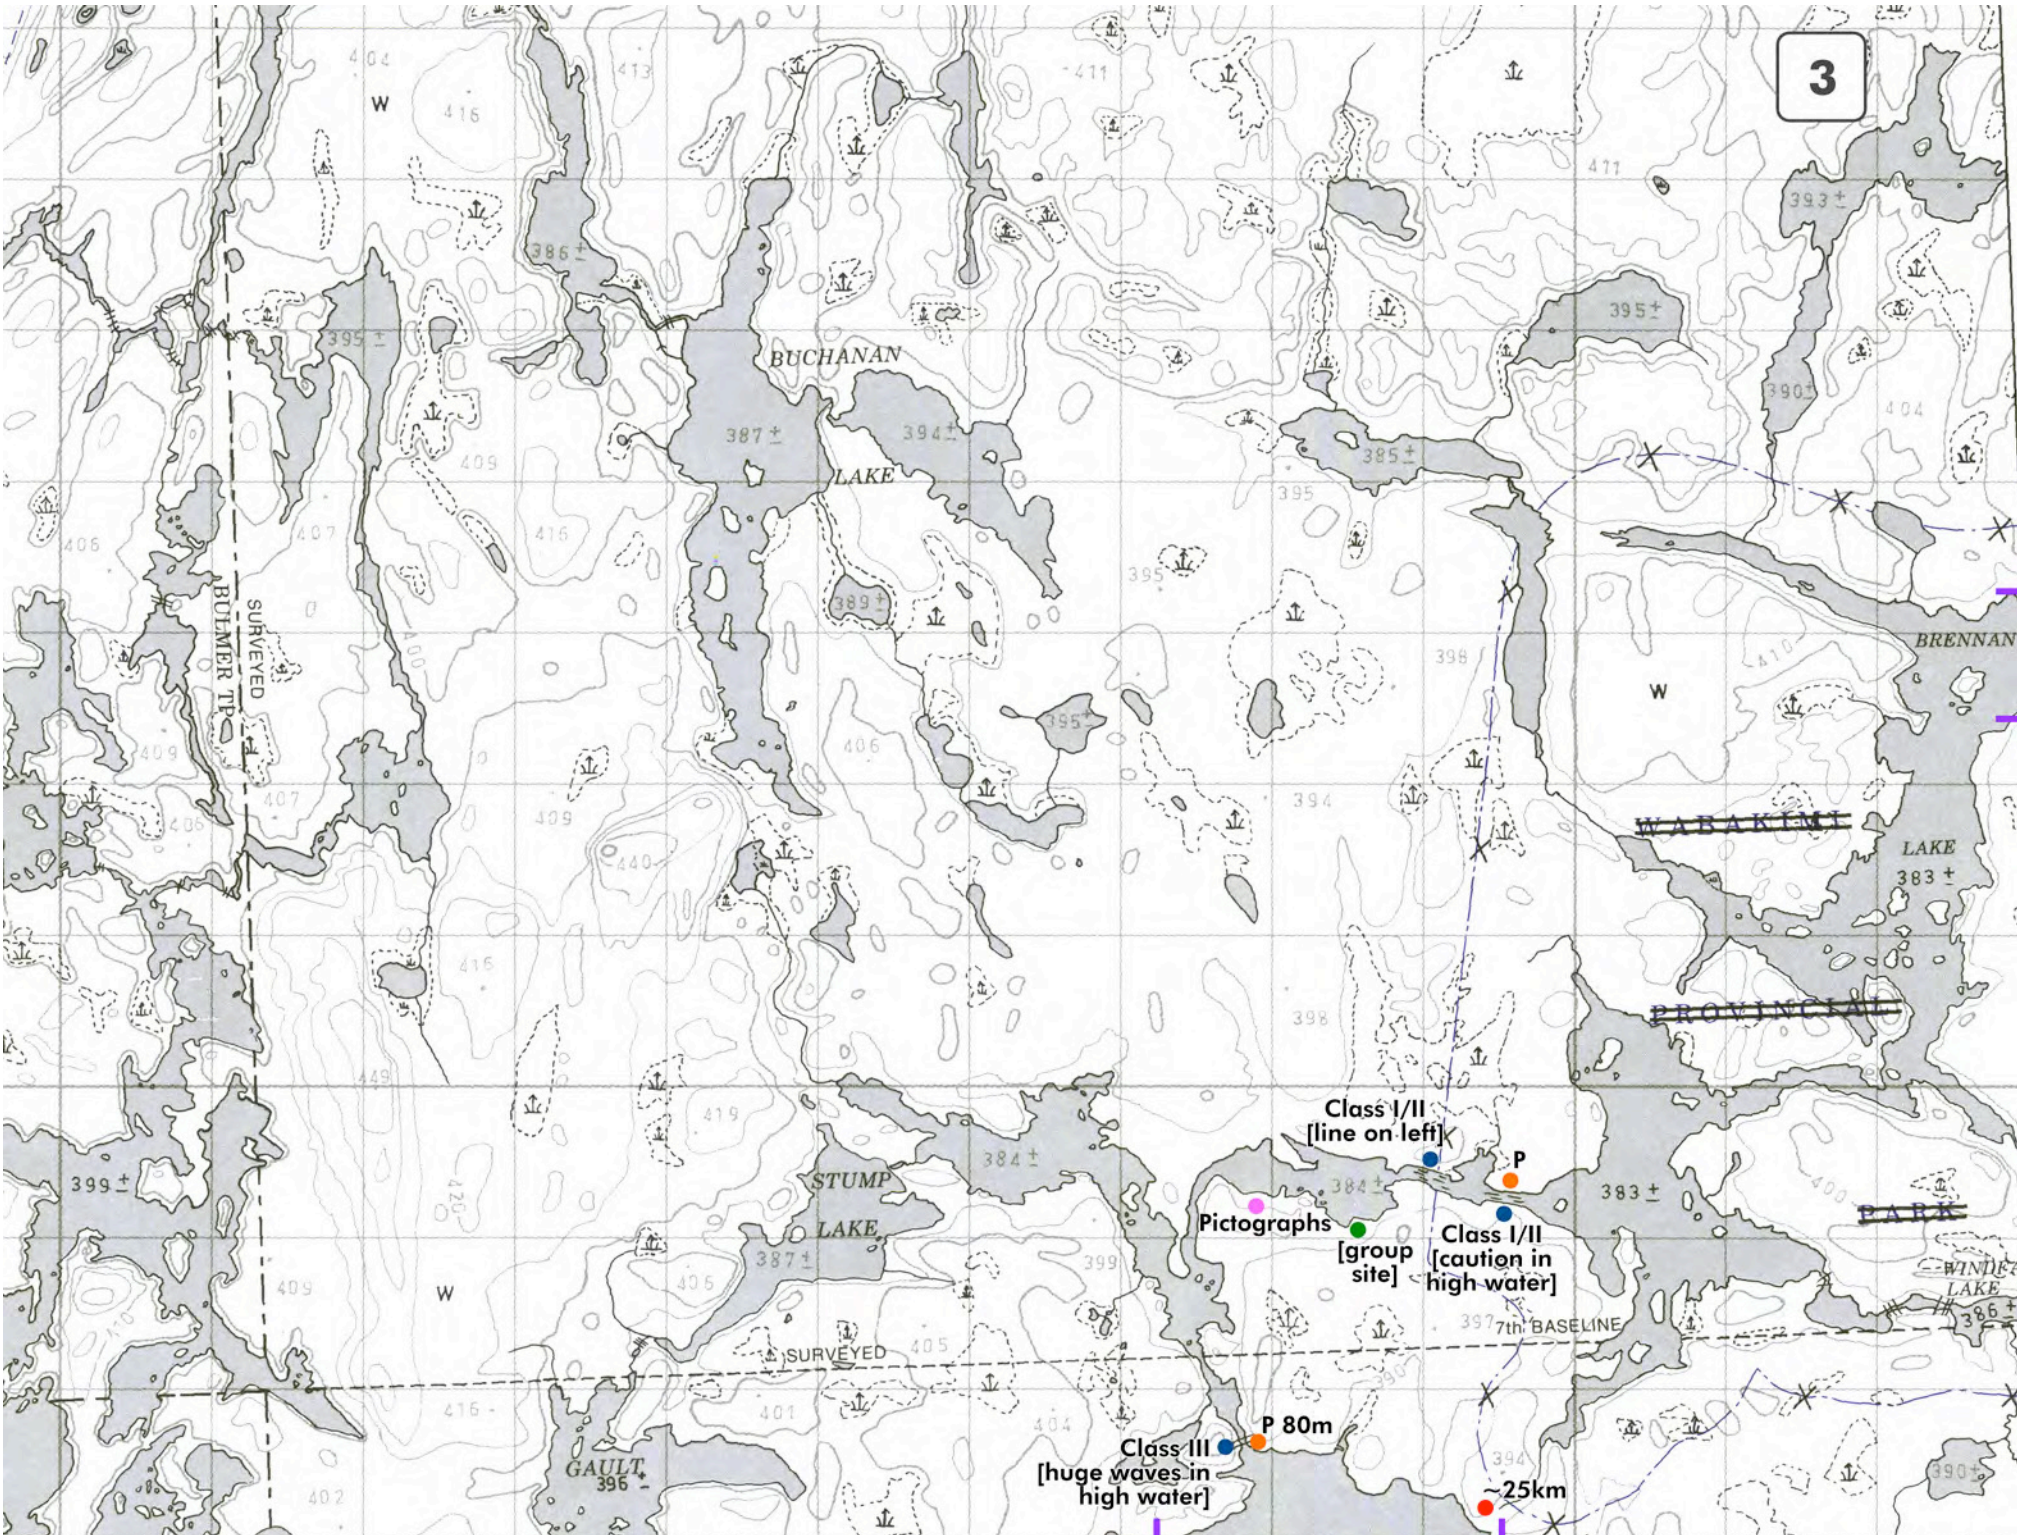

# WABAKIMI PROVINCIAL PARK

Allanwater Bridge to Little Caribou Lake

1:50000 Route Map and Notes

## LEGEND

- Portage Location
- Campsite Location
- Rapid Information
- Distance Marker
- Points of Interest
- Outpost or Lodge
- ➔ Fishing Opportunities

This map set was developed to serve as a guide to the canoe route and is not intended for navigation purposes. Use at your own risk.

4

BASE

NOTE: Caribou River flows into Fungler Lake

Surveyed Line

1205=