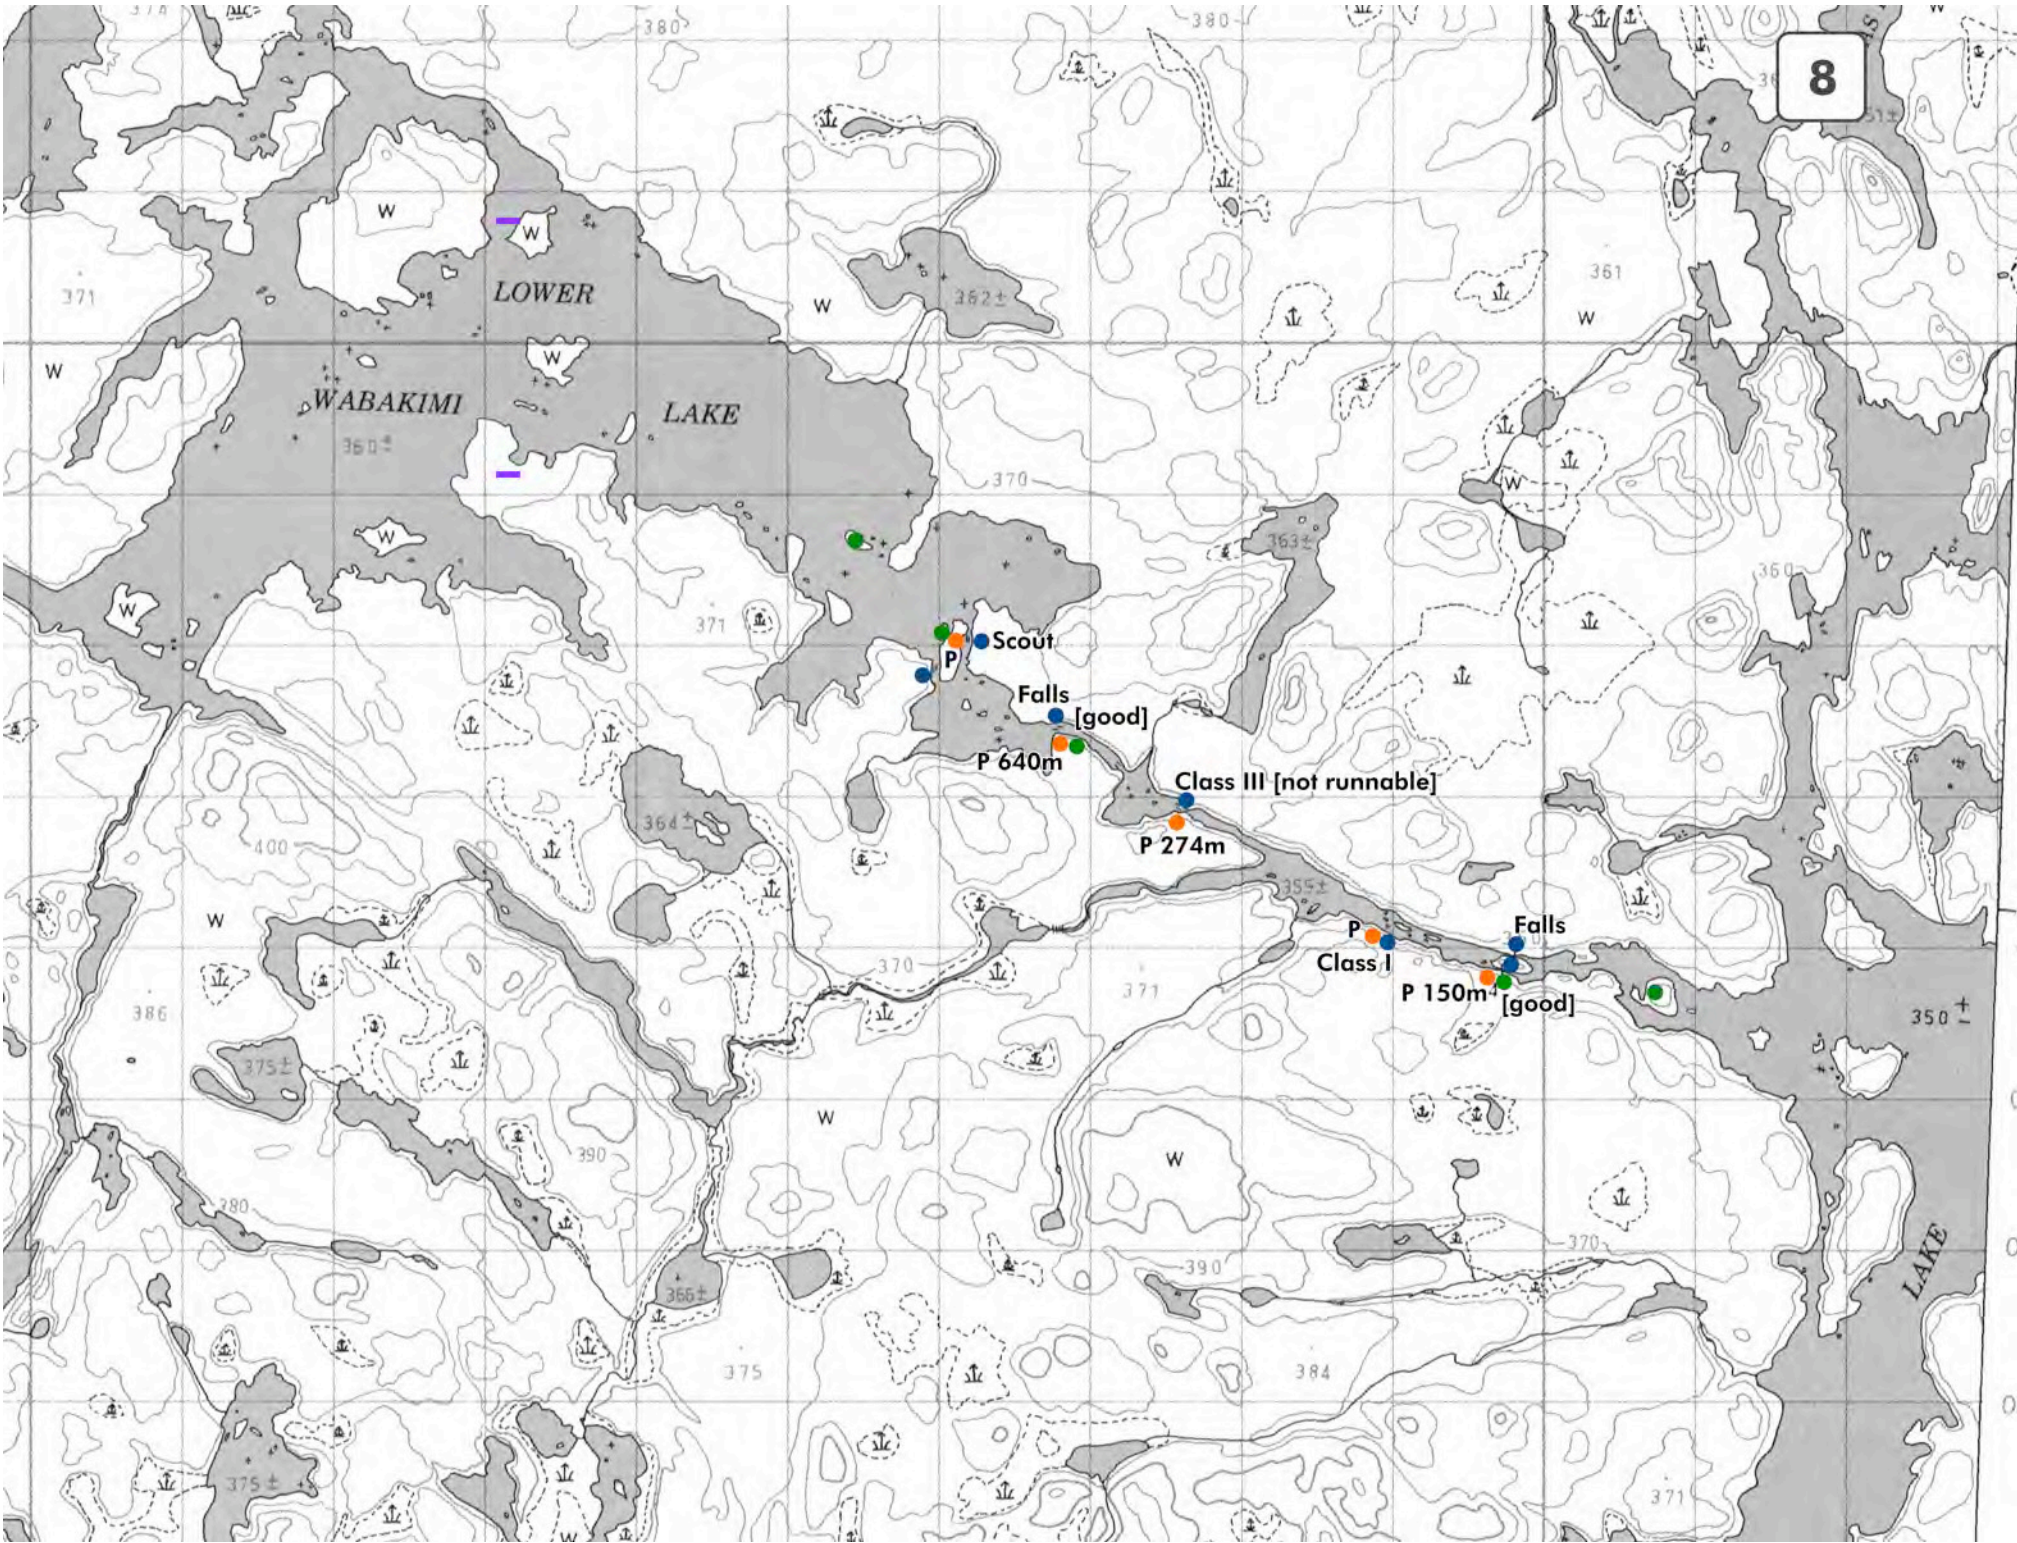

# WABAKIMI PROVINCIAL PARK

Allanwater Bridge to Little Caribou Lake

1:50000 Route Map and Notes

## LEGEND

- Portage Location
- Campsite Location
- Rapid Information
- Distance Marker
- Points of Interest
- Outpost or Lodge
- ➔ Fishing Opportunities

This map set was developed to serve as a guide to the canoe route and is not intended for navigation purposes. Use at your own risk.

4

BASE

NOTE: Caribou River flows into Fungler Lake

Surveyed Line

1205=