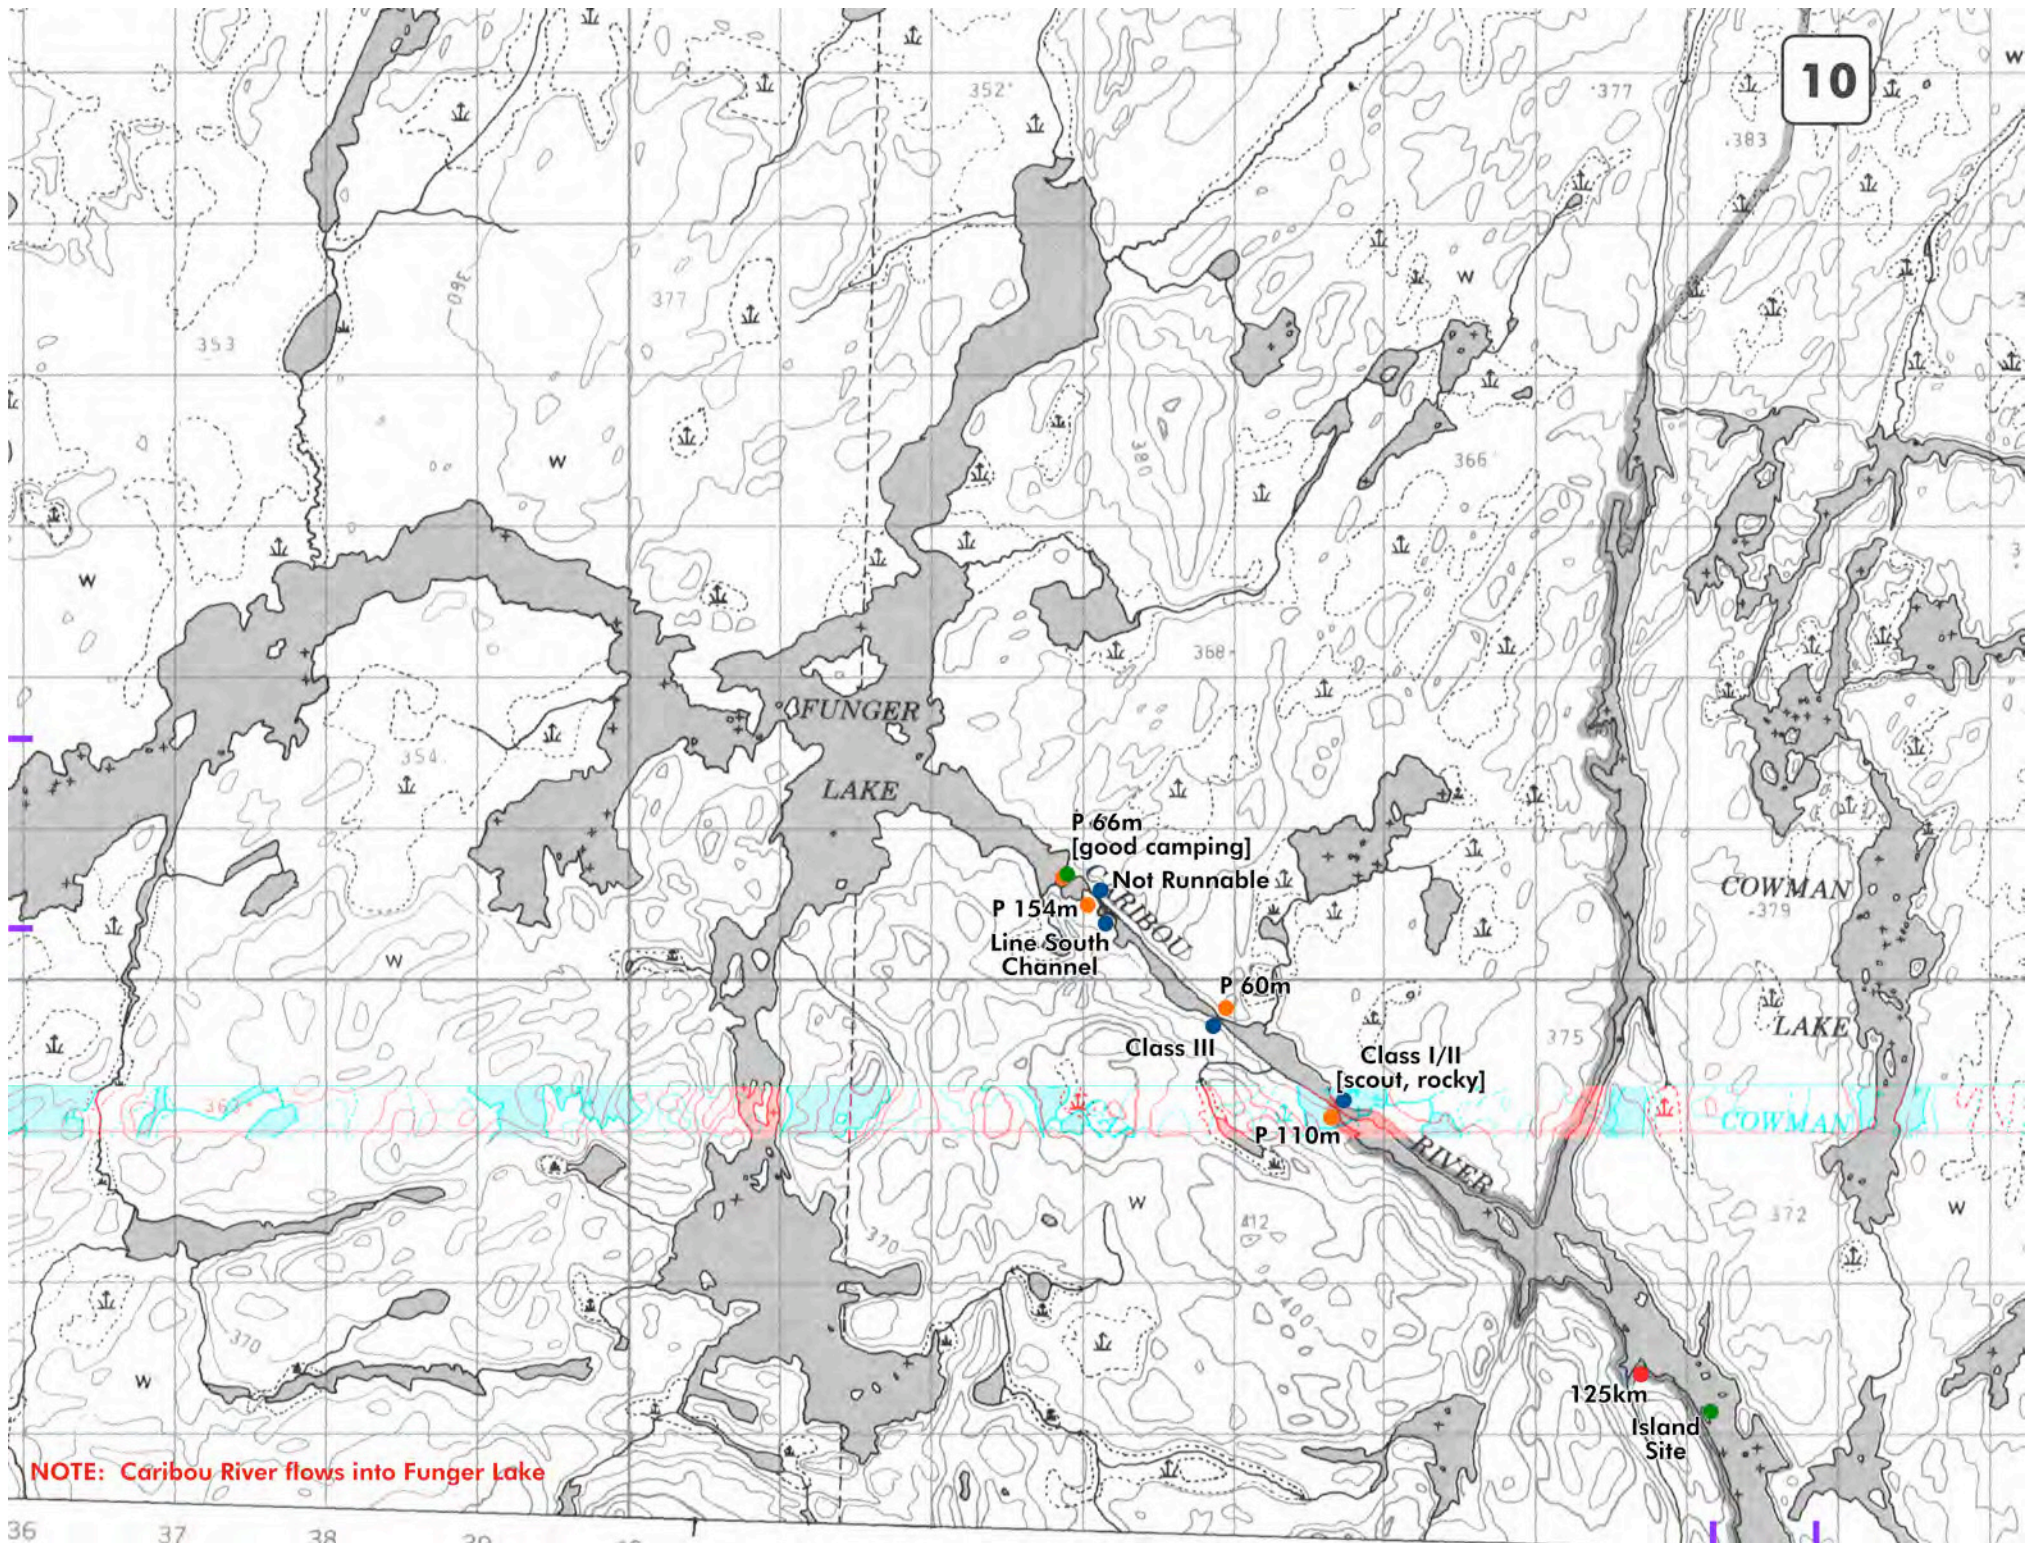

# WABAKIMI PROVINCIAL PARK

Allanwater Bridge to Little Caribou Lake

1:50000 Route Map and Notes

## LEGEND

- Portage Location
- Campsite Location
- Rapid Information
- Distance Marker
- Points of Interest
- Outpost or Lodge
- ➔ Fishing Opportunities

This map set was developed to serve as a guide to the canoe route and is not intended for navigation purposes. Use at your own risk.

4

BASE

NOTE: Caribou River flows into Fungler Lake

Surveyed Line

1205=