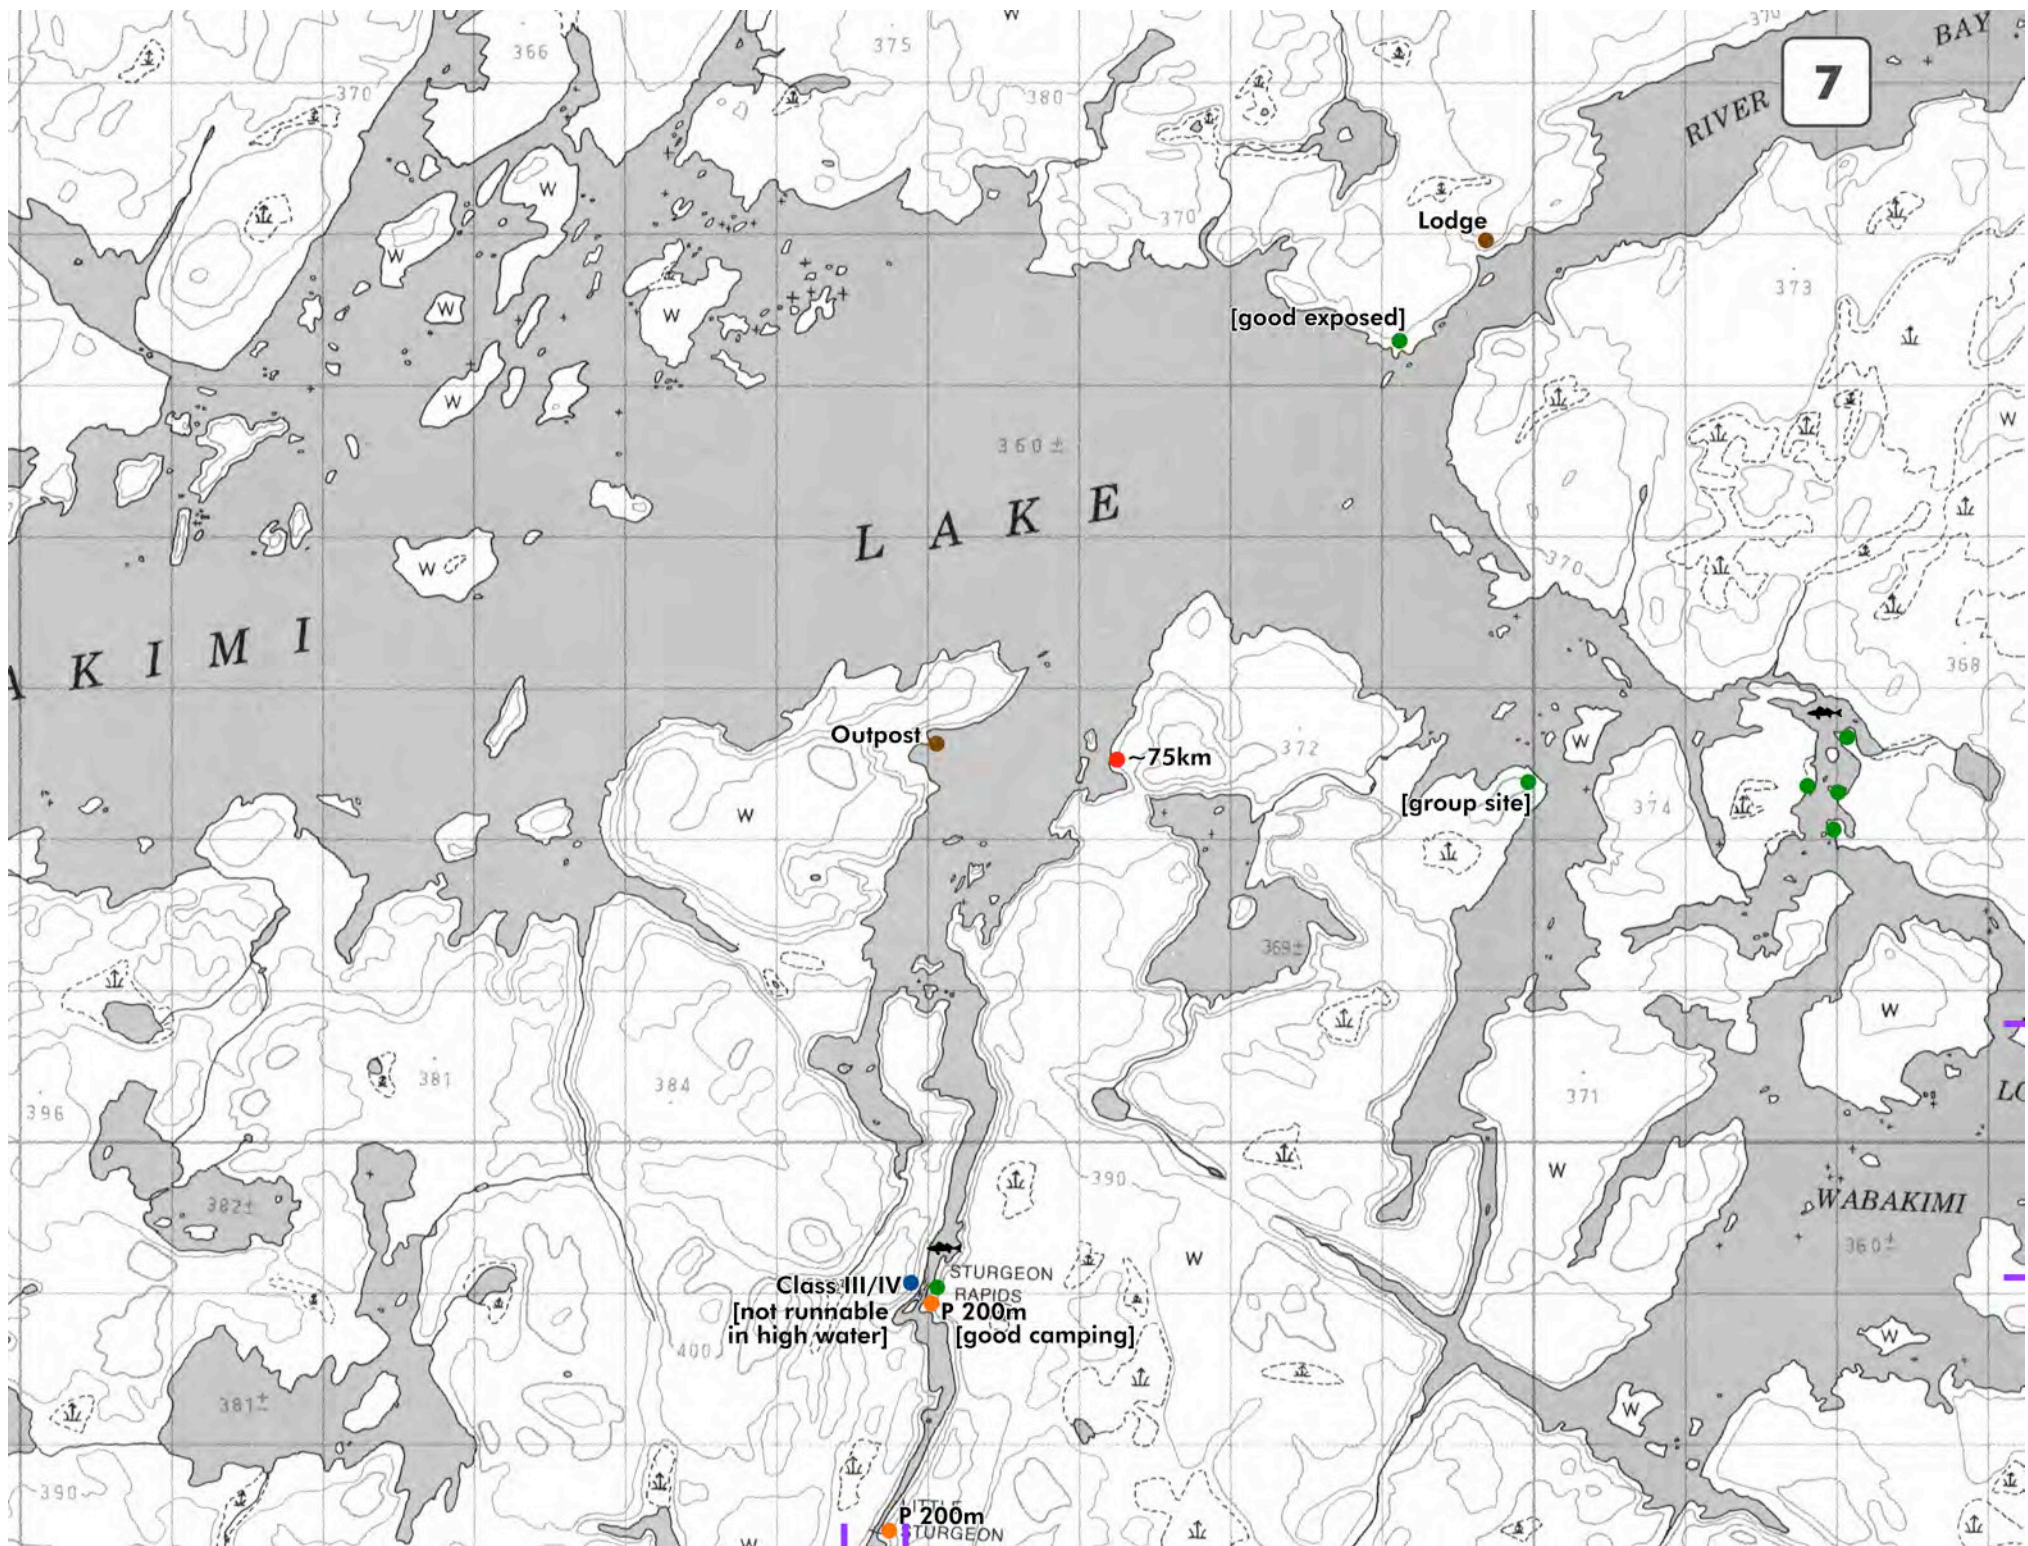

# WABAKIMI PROVINCIAL PARK

Allanwater Bridge to Little Caribou Lake

1:50000 Route Map and Notes

## LEGEND

- Portage Location
- Campsite Location
- Rapid Information
- Distance Marker
- Points of Interest
- Outpost or Lodge
- ➔ Fishing Opportunities

This map set was developed to serve as a guide to the canoe route and is not intended for navigation purposes. Use at your own risk.

4

BASE

NOTE: Caribou River flows into Fungler Lake

Surveyed Line

1205=