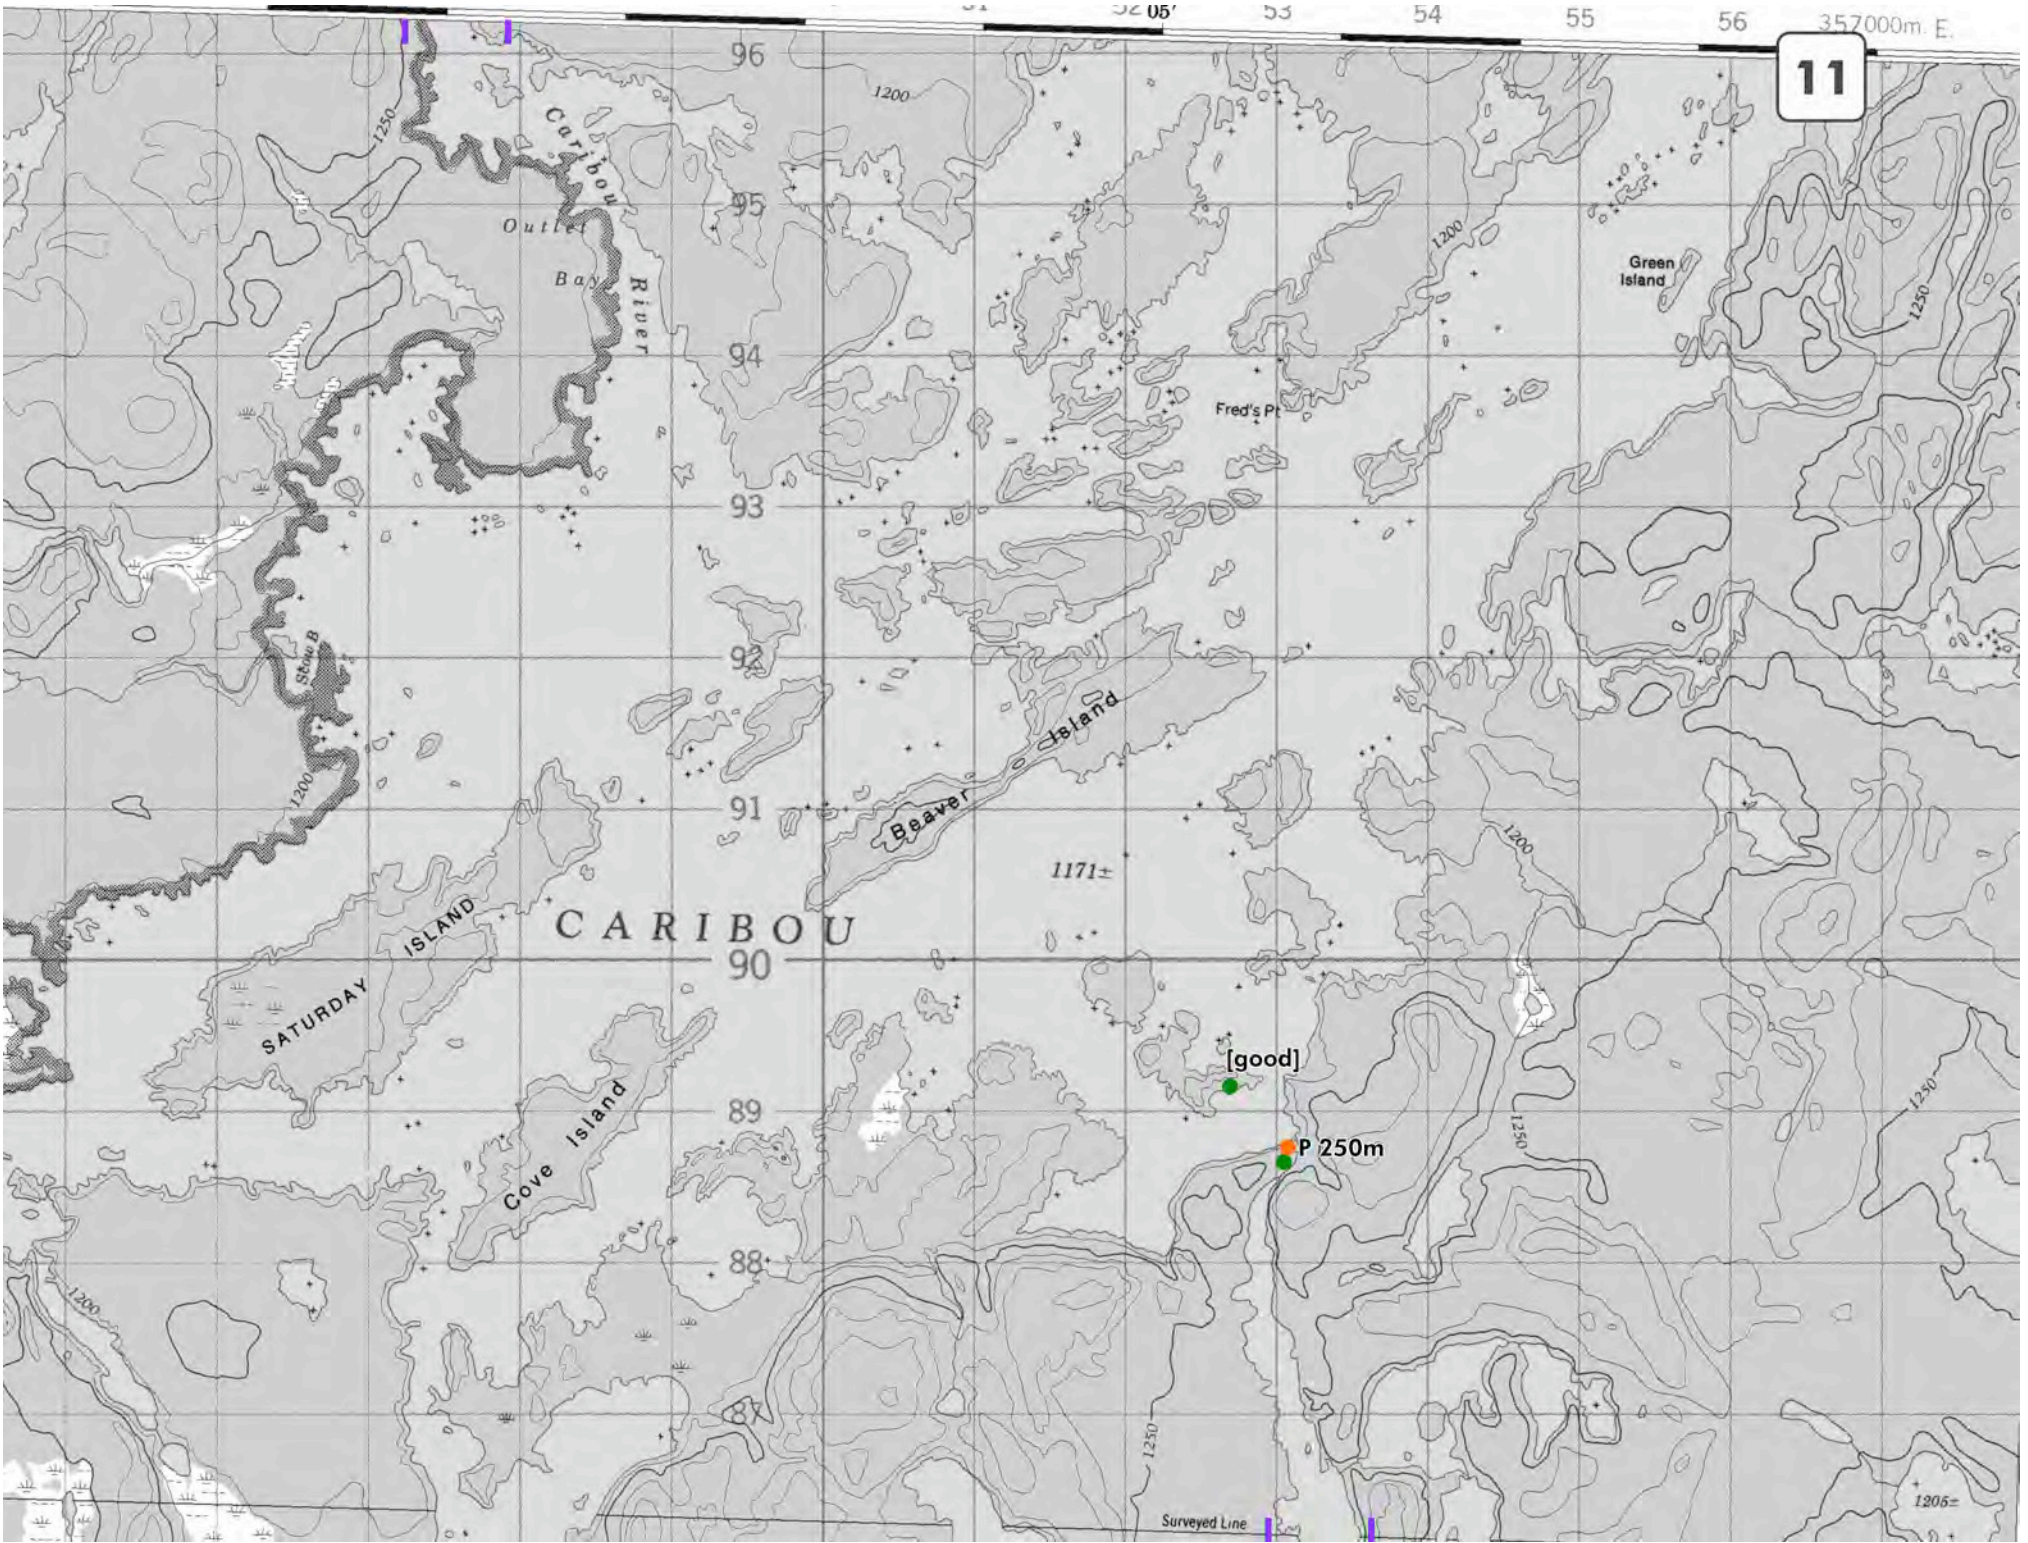

# WABAKIMI PROVINCIAL PARK

Allanwater Bridge to Little Caribou Lake

1:50000 Route Map and Notes

## LEGEND

- Portage Location
- Campsite Location
- Rapid Information
- Distance Marker
- Points of Interest
- Outpost or Lodge
- ➔ Fishing Opportunities

This map set was developed to serve as a guide to the canoe route and is not intended for navigation purposes. Use at your own risk.

4

BASE

NOTE: Caribou River flows into Fungler Lake

Surveyed Line

1205=