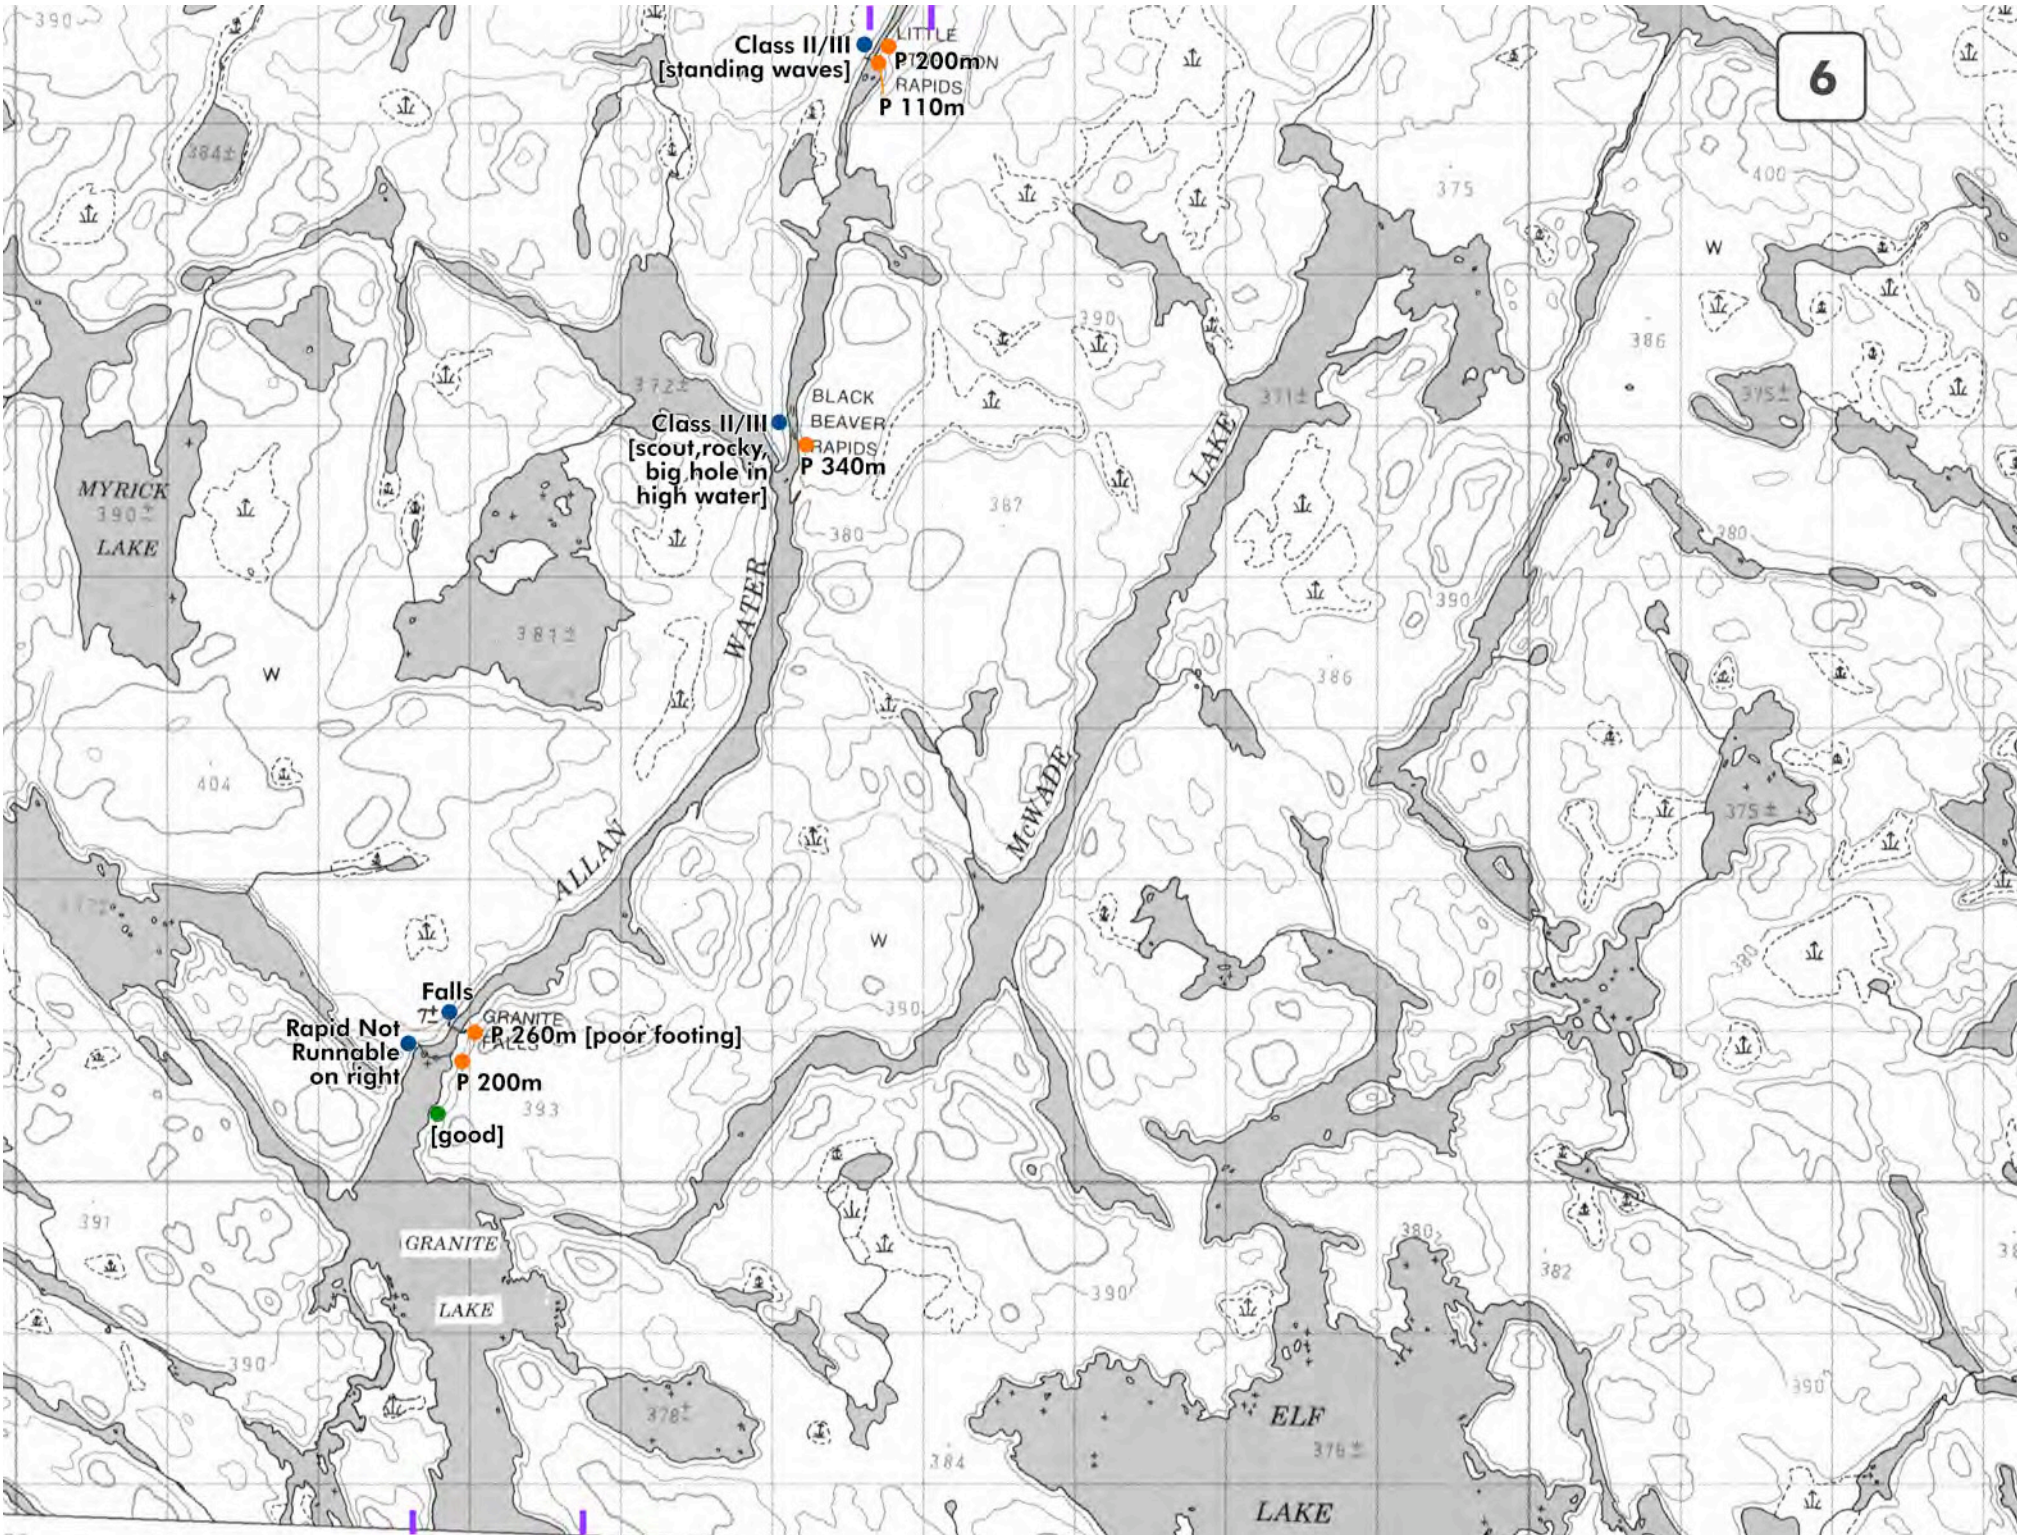

# WABAKIMI PROVINCIAL PARK

Allanwater Bridge to Little Caribou Lake

1:50000 Route Map and Notes

## LEGEND

- Portage Location
- Campsite Location
- Rapid Information
- Distance Marker
- Points of Interest
- Outpost or Lodge
- ➔ Fishing Opportunities

This map set was developed to serve as a guide to the canoe route and is not intended for navigation purposes. Use at your own risk.

4

BASE

NOTE: Caribou River flows into Fungler Lake

Surveyed Line

1205=