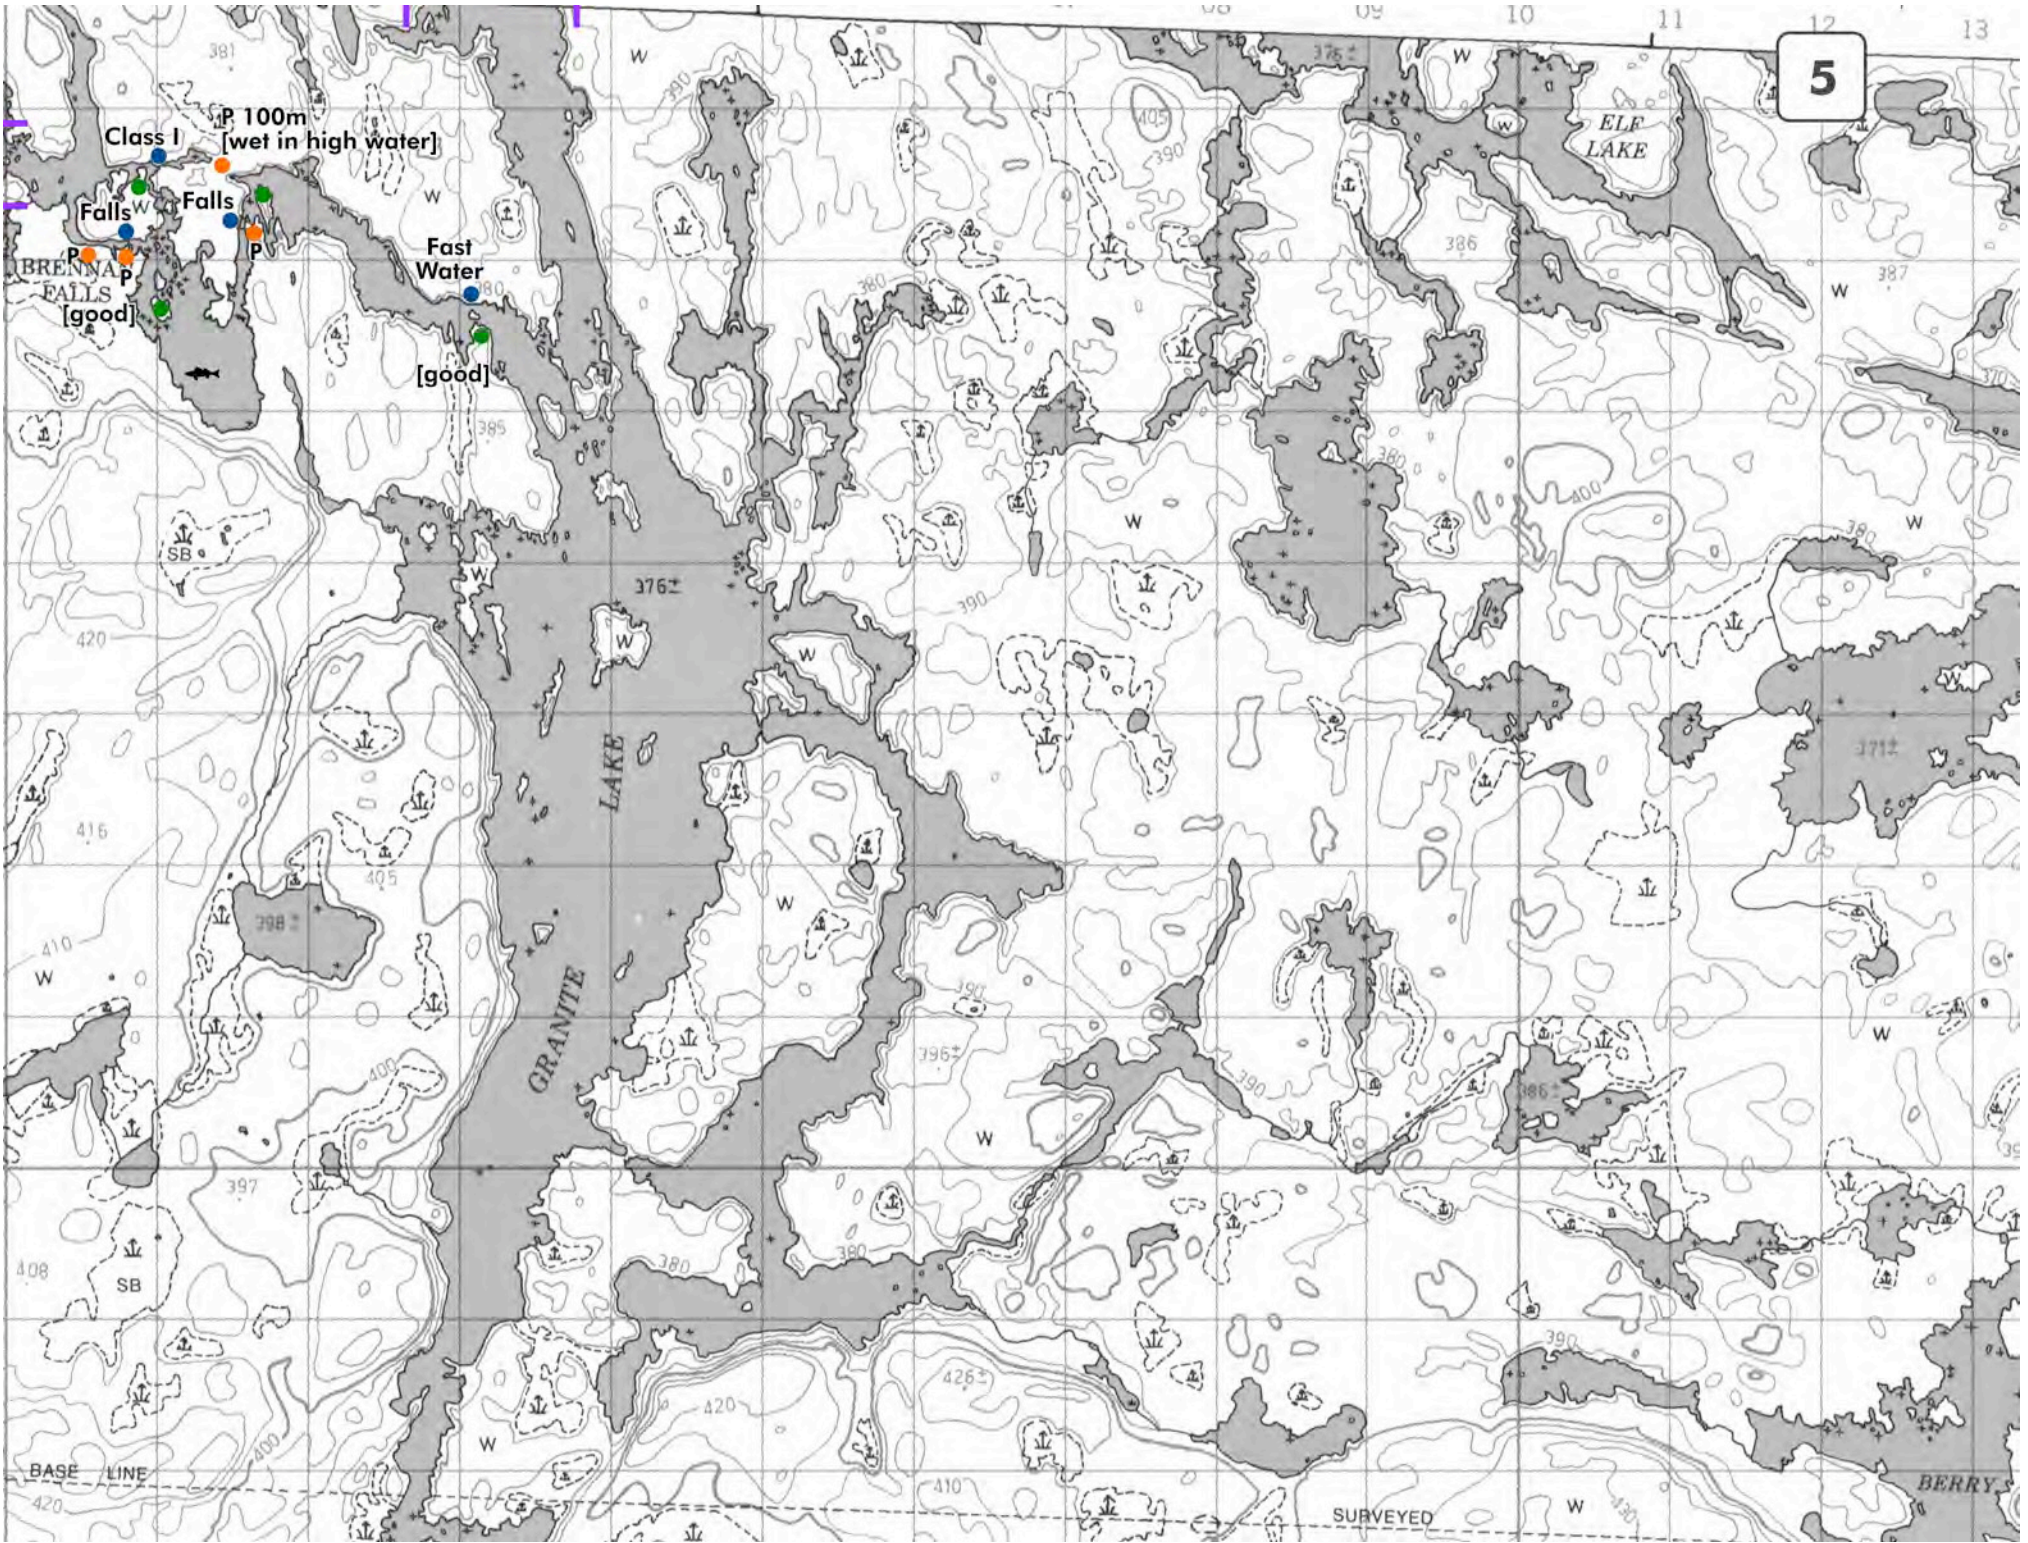

# WABAKIMI PROVINCIAL PARK

Allanwater Bridge to Little Caribou Lake

1:50000 Route Map and Notes

## LEGEND

- Portage Location
- Campsite Location
- Rapid Information
- Distance Marker
- Points of Interest
- Outpost or Lodge
- ➔ Fishing Opportunities

This map set was developed to serve as a guide to the canoe route and is not intended for navigation purposes. Use at your own risk.

4

BASE

NOTE: Caribou River flows into Fungler Lake

Surveyed Line

1205=