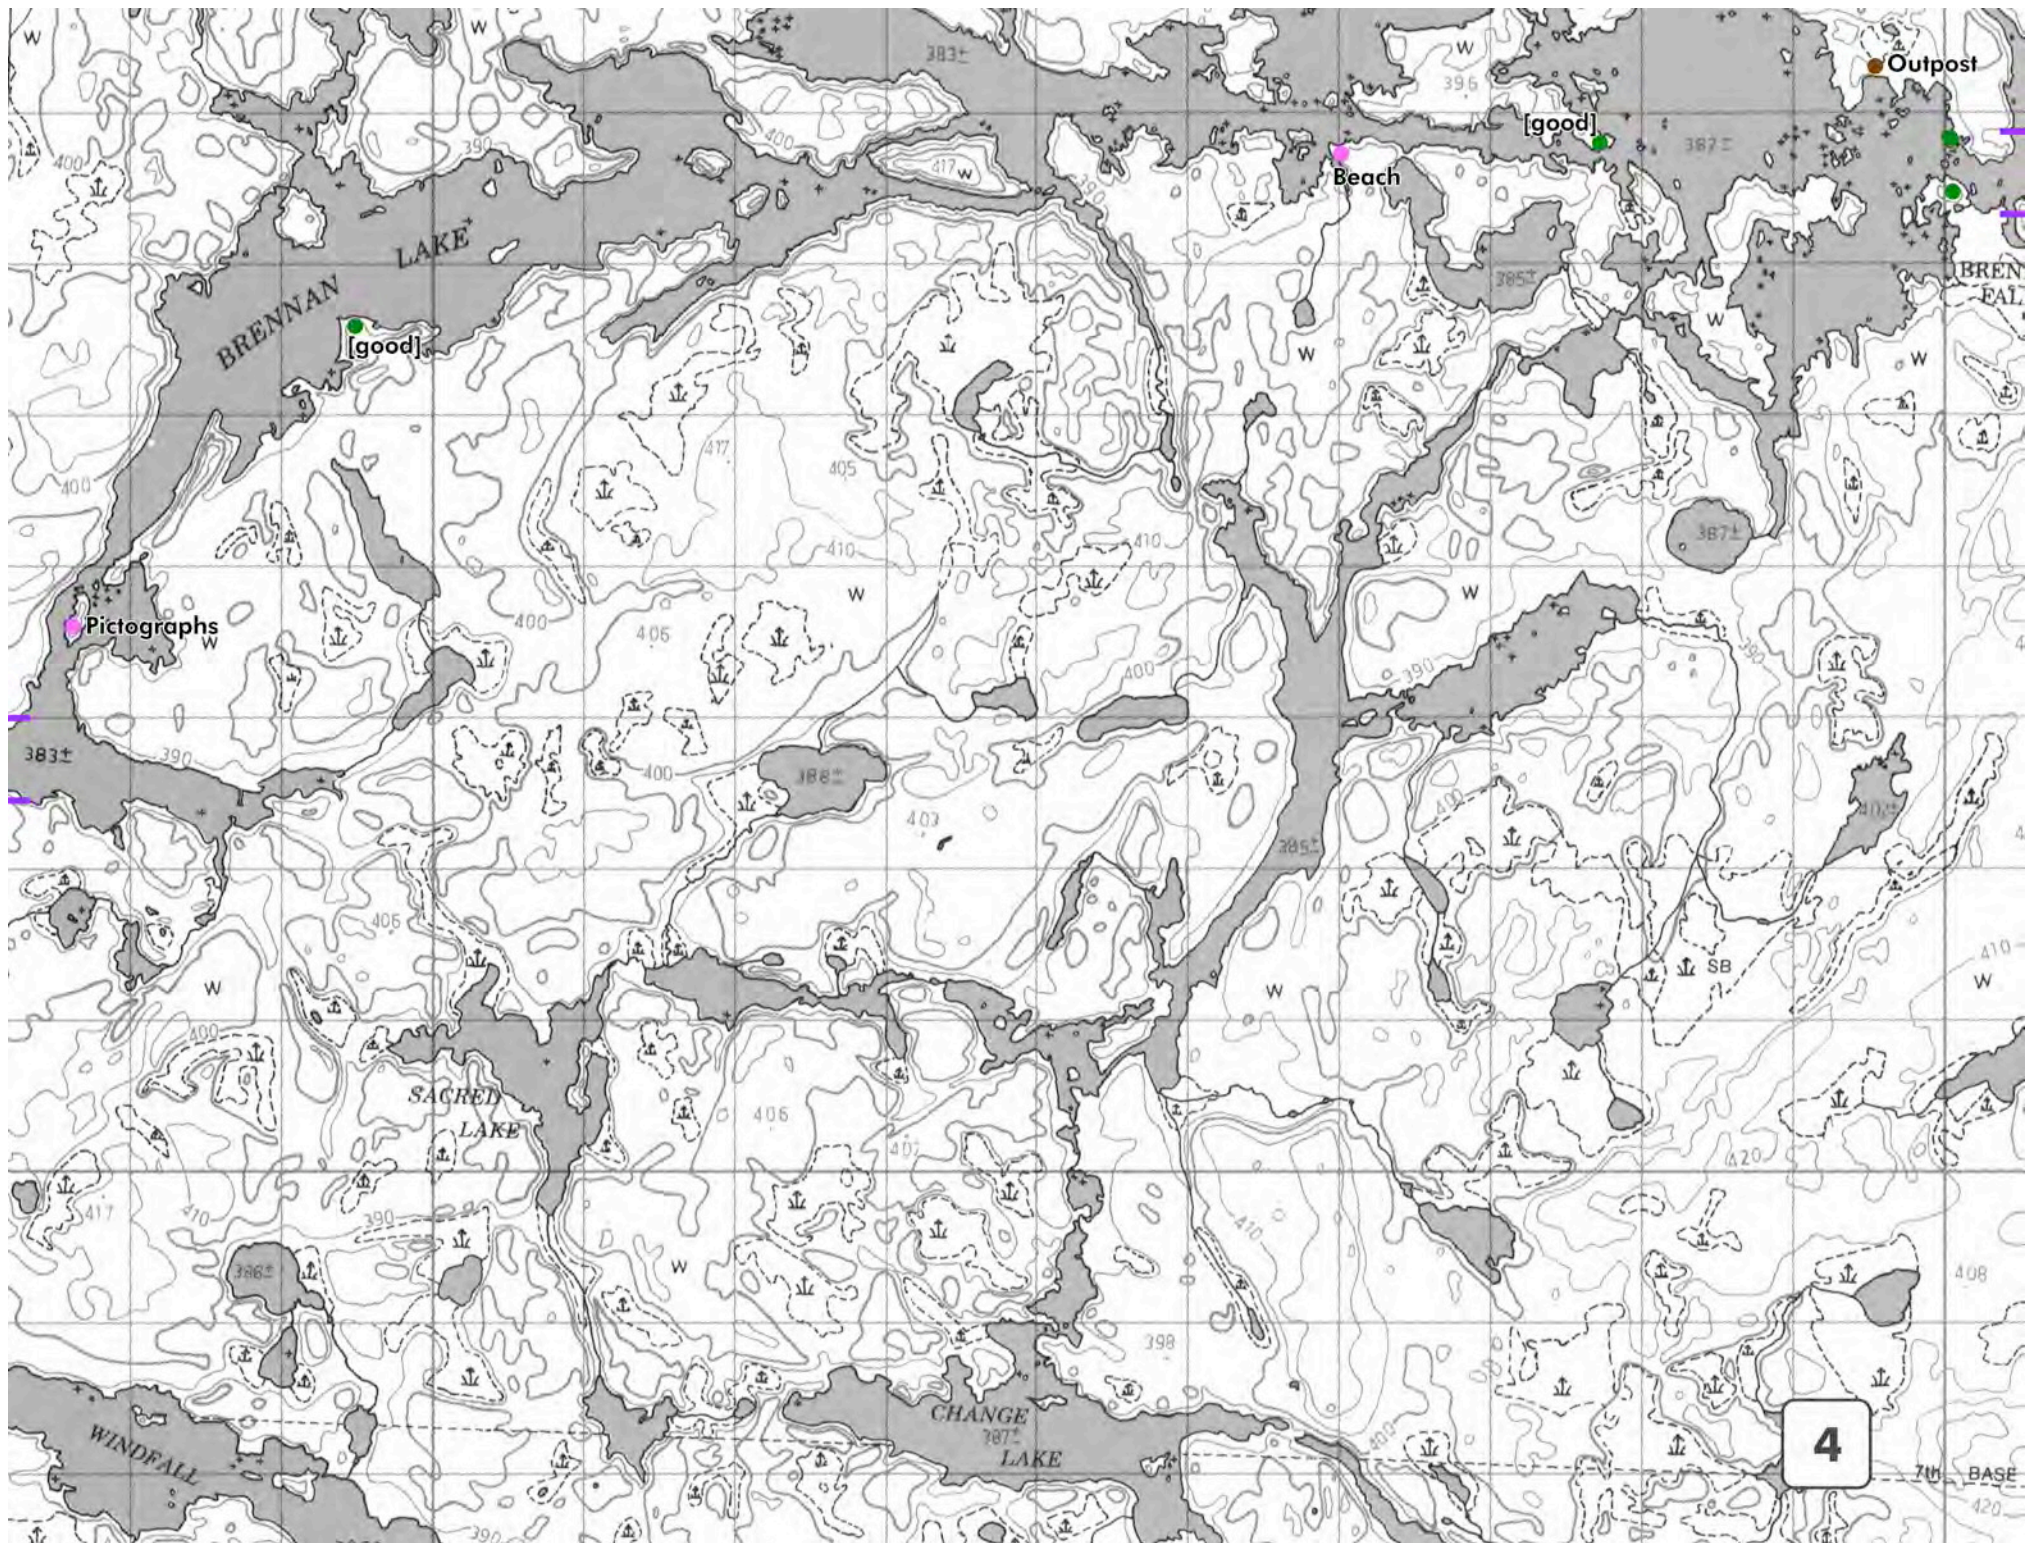

# WABAKIMI PROVINCIAL PARK

Allanwater Bridge to Little Caribou Lake

1:50000 Route Map and Notes

## LEGEND

- Portage Location
- Campsite Location
- Rapid Information
- Distance Marker
- Points of Interest
- Outpost or Lodge
- ➔ Fishing Opportunities

This map set was developed to serve as a guide to the canoe route and is not intended for navigation purposes. Use at your own risk.

4

BASE

NOTE: Caribou River flows into Fungler Lake

Surveyed Line

1205=